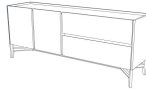

by NATUZZI
DIVANI & DIVANI

■ W22204X / W22207X

■ W22204X / W22207X

■ W22203X / W22206X

■ W22203X / W22206X

ALL PICTURES SHOWN ARE FOR ILLUSTRATIVE PURPOSE ONLY. ACTUAL PRODUCT MAY VARY DUE TO PRODUCT ENHANCEMENT.

SCHEMA'S

Sideboard

200cm x 50cm H 80cm
78,74" x 19,69" H 31,5"

Sideboard with doors

50cm x 200cm H 80cm
19,69" x 78,74" H 31,5"

FINISHINGS

Frame finishing

SMOKED OAK