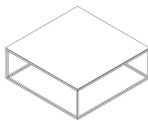

■ T18407X

■ T18418X

■ T18415X

■ T18403X

ALL PICTURES SHOWN ARE FOR ILLUSTRATIVE PURPOSE ONLY. ACTUAL PRODUCT MAY VARY DUE TO PRODUCT ENHANCEMENT.

SCHEMA'S

square ANGULAR

45cm x 45cm H 53cm  
17,72" x 17,72" H 20,87"

square Central

90cm x 90cm H 33cm  
35,43" x 35,43" H 12,99"

90cm x 90cm H 34cm  
35,43" x 35,43" H 13,39"

square Accent

45cm x 45cm H 53cm  
17,72" x 17,72" H 20,87"

Round ANGULAR

45cm H 56cm  
17,72" H 22,05"