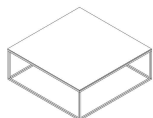

■ T18407X

■ T18418X

■ T18415X

■ T18403X

ALL PICTURES SHOWN ARE FOR ILLUSTRATIVE PURPOSE ONLY. ACTUAL PRODUCT MAY VARY DUE TO PRODUCT ENHANCEMENT.

SCHEMA'S

square ANGULAR

45cm x 45cm H 53cm  
17,72" x 17,72" H 20,87"

square Central

90cm x 90cm H 33cm  
35,43" x 35,43" H 12,99"

90cm x 90cm H 34cm  
35,43" x 35,43" H 13,39"

square Accent

45cm x 45cm H 53cm  
17,72" x 17,72" H 20,87"

Round ANGULAR

45cm H 56cm  
17,72" H 22,05"