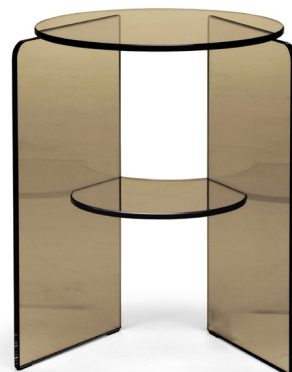

by NATUZZI  
**DIVANI & DIVANI**

■ T041005XOF / T041005XDD  
(draft image - projectual review)

■ T041008XOF / T041008XDD

■ T041011XOF / T041011XDD

■ T041006XOF / T041006XDD  
(draft image - projectual review)

■ T041009XOF / T041009XDD

■ T041012XOF / T041012XDD

■ T041004XOF / T041004XDD  
(draft image - projectual review)

■ T041007XOF / T041007XDD

■ T041010XOF / T041010XDD

SCHEMA'S

Round ANGULAR

70cm x 70cm H 41cm  
27,56" x 27,56" H 16,14"

Round Central

90cm x 90cm H 31cm  
35,43" x 35,43" H 12,2"

Round Accent

40cm x 40cm H 51cm  
15,75" x 15,75" H 20,08"

FINISHINGS

Frame finishing

BRONZE

SMOKE

Extra Clear Glass

Top finishing

BRONZE

SMOKE

Extra Clear Glass