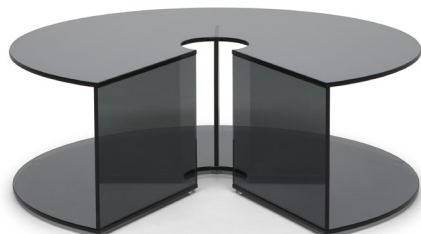

■ T041005XOF / T041005XDD
(draft image - projectual review)

■ T041008XOF / T041008XDD

■ T041011XOF / T041011XDD

■ T041006XOF / T041006XDD
(draft image - projectual review)

■ T041009XOF / T041009XDD

■ T041012XOF / T041012XDD

■ T041004XOF / T041004XDD
(draft image - projectual review)

■ T041007XOF / T041007XDD

■ T041010XOF / T041010XDD

SCHEMATICS

Round ANGULAR

70cm x 70cm H 41cm
27,56" x 27,56" H 16,14"

Round Central

90cm x 90cm H 31cm
35,43" x 35,43" H 12,2"

Round Accent

40cm x 40cm H 51cm
15,75" x 15,75" H 20,08"

FINISHINGS

Frame finishing

BRONZE

SMOKE

Top finishing

BRONZE