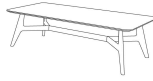

■ E22232X / E22256X

ALL PICTURES SHOWN ARE FOR ILLUSTRATIVE PURPOSE ONLY. ACTUAL PRODUCT MAY VARY DUE TO PRODUCT ENHANCEMENT.

SCHEMATICS

Rectangular ANGULAR

50cm x 80cm H 40cm
19,69" x 31,5" H 15,75"

Rectangular Central

60cm x 120cm H 35cm
23,62" x 47,24" H 13,78"

Rectangular ACCENT

40cm x 50cm H 50cm
15,75" x 19,69" H 19,69"

Round ANGULAR

80cm x 80cm H 47cm
31,5" x 31,5" H 18,5"

80cm x 80cm H 48cm
31,5" x 31,5" H 18,9"

Round Central