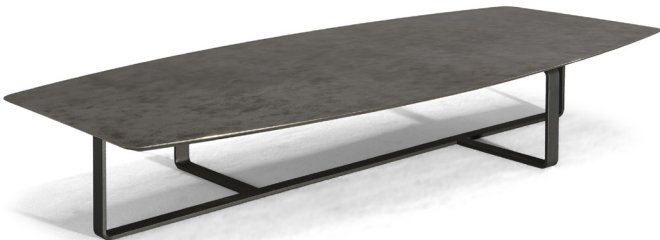

■ T134MX3

■ T134XX3

■ T134MM5

■ T134M05

■ T13401X

■ T13403X

ALL PICTURES SHOWN ARE FOR ILLUSTRATIVE PURPOSE ONLY. ACTUAL PRODUCT MAY VARY DUE TO PRODUCT ENHANCEMENT.

SCHEMATICS

square Central

90cm x 90cm H 38cm
35,43" x 35,43" H 14,96"

Rectangular Central

70cm x 148cm H 25cm
27,56" x 58,27" H 9,84"

73cm x 118cm H 39cm
28,74" x 46,46" H 15,35"

FINISHINGS

Frame finishing

ANTHRACITE