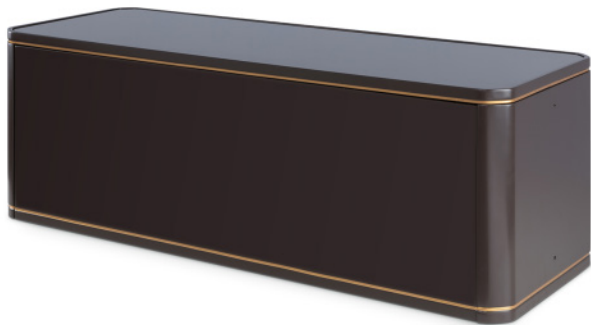

Storage Box with Tilt Down Door made of lacquered wood matt chocolate with satin gold metal insert.
Top in chocolate glass. Door with matching painted metal frame and front covered in Natural Vienna Straw.
Chocolate Aluminum Hooks are provided.

■ H189010XNA
Storage Box with Tilt Down Door L60 cm

■ H189012XNA
Storage Drawer L60 cm

Storage Drawer with wooden structure in matt lacquered chocolate with satin gold metal insert.
Drawer top in chocolate glass. Front panel with matching painted metal frame covered in Natural Vienna Straw.
Containers Hooks are provided made in chocolate aluminum.
Full-extension Push Pull opening system.

■ H189016XNA
Storage Box with Tilt Down Door L90 cm

Storage Box with Tilt Down Door made of lacquered wood matt chocolate with satin gold metal insert. Top in chocolate glass. Door with matching painted metal frame. Chocolate Aluminum Hooks are provided.

■ H189015XNA
Storage Box with Tilt Down Door L60 cm

■ H189018XNA Storage Drawer L90 cm

Storage Drawer with wooden structure in matt lacquered chocolate with satin gold metal insert. Drawer top in chocolate glass.. Containers Hooks are provided made in chocolate aluminum. Full-extension Push Pull opening system.