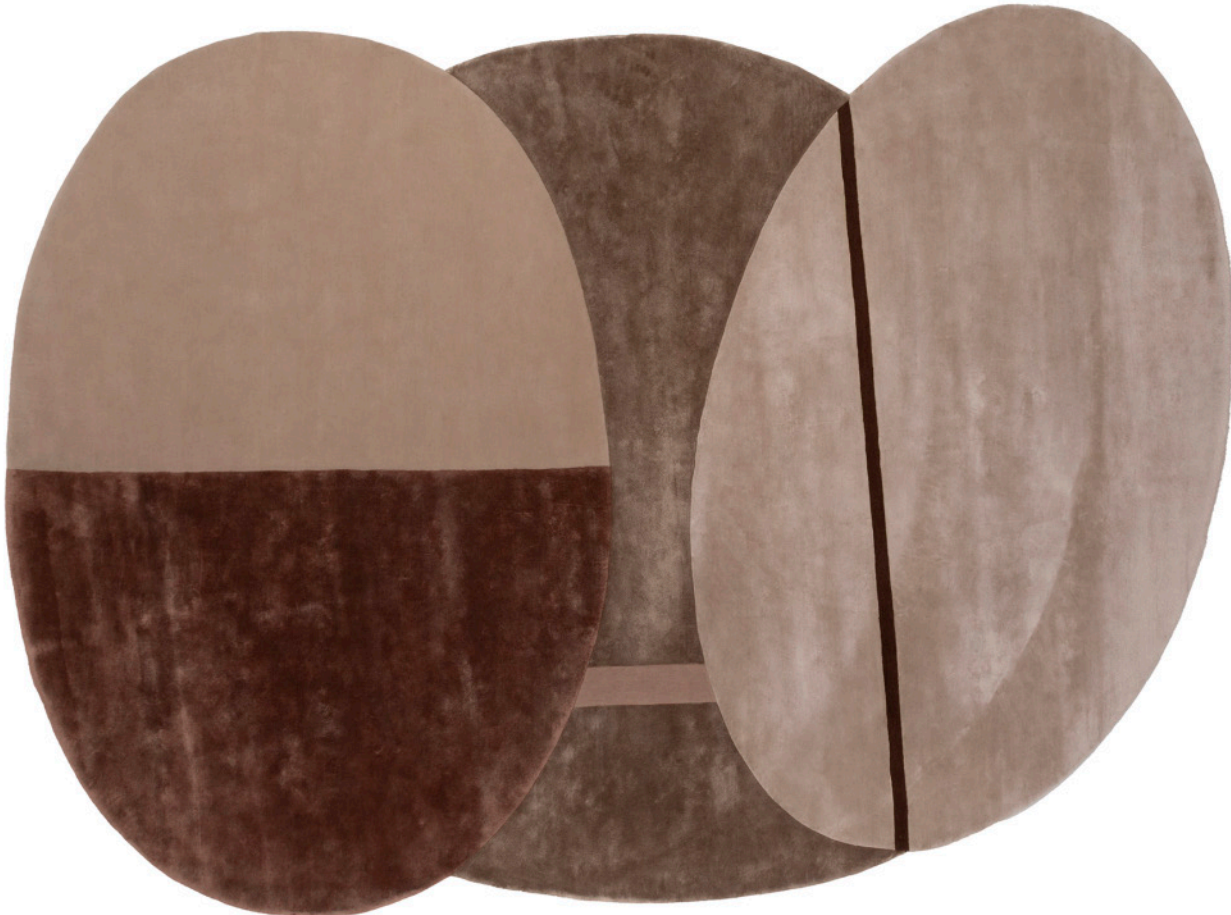

DRAFT IMAGES

■ V854002XNA

■ V854001XNA

ALL PICTURES SHOWN ARE FOR ILLUSTRATIVE PURPOSE ONLY. ACTUAL PRODUCT MAY VARY DUE TO PRODUCT ENHANCEMENT.

■ V854005XNA

■ V854006XNA

ALL PICTURES SHOWN ARE FOR ILLUSTRATIVE PURPOSE ONLY. ACTUAL PRODUCT MAY VARY DUE TO PRODUCT ENHANCEMENT.

SCHEMATICS

RECTANGULAR

200cm x 300cm
78,74" x 118,11"

300cm x 400cm
118,11" x 157,48"

200cm x 300cm H 2cm
78,74" x 118,11" H 0,79"

300cm x 200cm H 2cm
118,11" x 78,74" H 0,79"

300cm x 400cm H 2cm
118,11" x 157,48" H 0,79"

400cm x 300cm H 2cm
157,48" x 118,11" H 0,79"

FINISHINGS

Color

BEIGE

BLUE

MOCHA MOUSSE

Color 2

WALNUT