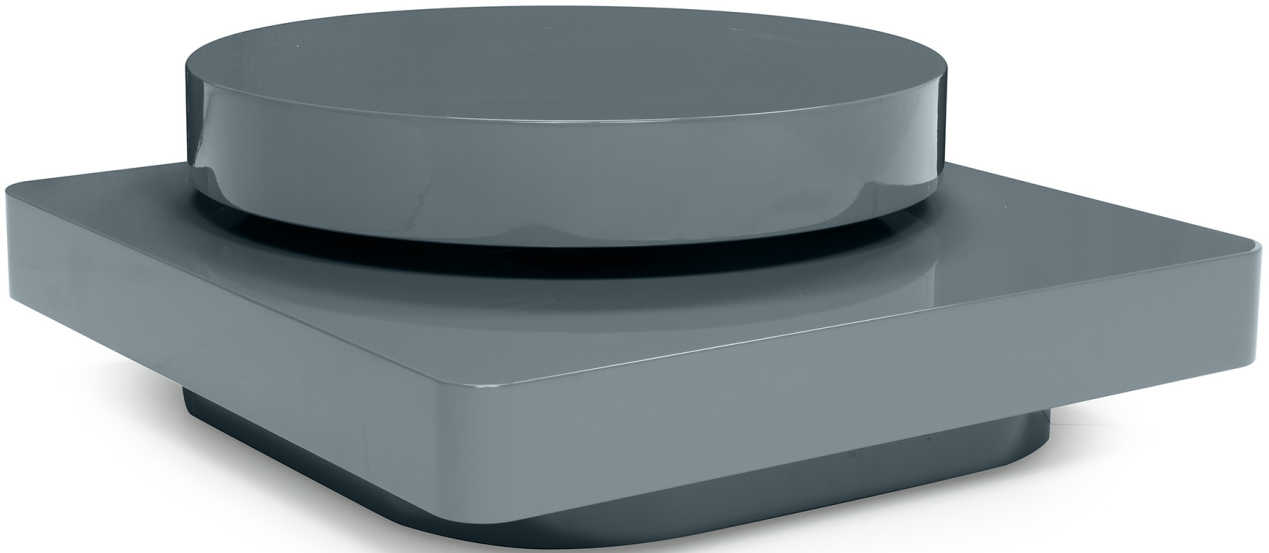

■ Q987009XNA

Q987010XNA

■ Q987010XNA

ALL PICTURES SHOWN ARE FOR ILLUSTRATIVE PURPOSE ONLY. ACTUAL PRODUCT MAY VARY DUE TO PRODUCT ENHANCEMENT.

■ Q987011XNA

■ Q987011XNA

■ Q987004XNA

■ Q987004XNA

ALL PICTURES SHOWN ARE FOR ILLUSTRATIVE PURPOSE ONLY. ACTUAL PRODUCT MAY VARY DUE TO PRODUCT ENHANCEMENT.

■ Q987005XNA

■ Q987005XNA

ALL PICTURES SHOWN ARE FOR ILLUSTRATIVE PURPOSE ONLY. ACTUAL PRODUCT MAY VARY DUE TO PRODUCT ENHANCEMENT.

SCHEMATICS

square CENTRAL WITH CASTORS

97cm x 97cm H 34cm
38,19" x 38,19" H 13,39"

97cm x 97cm H 36cm
38,19" x 38,19" H 14,17"

square WITH MECHANISM

97cm x 97cm H 36cm
38,19" x 38,19" H 14,17"

ROUND FIXED

160cm x 160cm H 74cm
62,99" x 62,99" H 29,13"

WALNUT

SMOKED OAK

GLOSS DESERT

Ash
Wood/Tobacco/Ch
ampagne

CAMUFLAGE

Top finishing

WHITE CHALK

ASH GREY