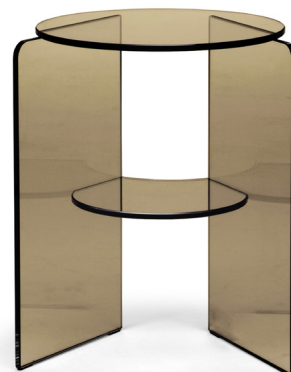

■ T041005XOF / T041005XDD  
(draft image - projectual review)

■ T041008XOF / T041008XDD

■ T041011XOF / T041011XDD

■ T041006XOF / T041006XDD  
(draft image - projectual review)

■ T041009XOF / T041009XDD

■ T041012XOF / T041012XDD

■ T041004XOF / T041004XDD  
(draft image - projectual review)

■ T041007XOF / T041007XDD

■ T041010XOF / T041010XDD

ALL PICTURES SHOWN ARE FOR ILLUSTRATIVE PURPOSE ONLY. ACTUAL PRODUCT MAY VARY DUE TO PRODUCT ENHANCEMENT.

### Round ANGULAR

70cm x 70cm H 41cm  
27,56" x 27,56" H 16,14"

### Round Central

90cm x 90cm H 31cm  
35,43" x 35,43" H 12,2"