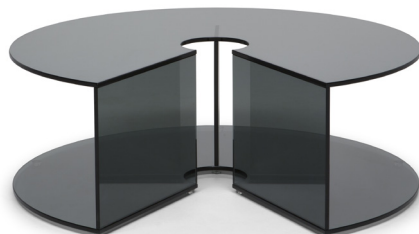

■ T041005XOF / T041005XDD  
(draft image - projectual review)

■ T041008XOF / T041008XDD

■ T041011XOF / T041011XDD

■ T041006XOF / T041006XDD  
(draft image - projectual review)

■ T041009XOF / T041009XDD

■ T041012XOF / T041012XDD

■ T041004XOF / T041004XDD  
(draft image - projectual review)

■ T041007XOF / T041007XDD

■ T041010XOF / T041010XDD

ALL PICTURES SHOWN ARE FOR ILLUSTRATIVE PURPOSE ONLY. ACTUAL PRODUCT MAY VARY DUE TO PRODUCT ENHANCEMENT.

### Round Central

90cm x 90cm H 31cm  
35,43" x 35,43" H 12,2"

### Round Accent

40cm x 40cm H 51cm  
15,75" x 15,75" H 20,08"