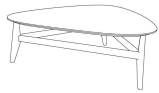

■ E22232X / E22256X

ALL PICTURES SHOWN ARE FOR ILLUSTRATIVE PURPOSE ONLY. ACTUAL PRODUCT MAY VARY DUE TO PRODUCT ENHANCEMENT.

SCHEMATICS

Rectangular ANGULAR

50cm x 80cm H 40cm
19,69" x 31,5" H 15,75"

Rectangular Central

60cm x 120cm H 35cm
23,62" x 47,24" H 13,78"

Rectangular ACCENT

40cm x 50cm H 50cm
15,75" x 19,69" H 19,69"

Round ANGULAR

80cm x 80cm H 47cm
31,5" x 31,5" H 18,5"

80cm x 80cm H 48cm
31,5" x 31,5" H 18,9"

Round Central

100cm x 100cm H 35cm
39,37" x 39,37" H 13,78"

ASSYMMETRIC CENTRAL

100cm x 100cm H 35cm
39,37" x 39,37" H 13,78"

FINISHINGS

Frame finishing

Brown Ash

Blonde Ash

Top finishing