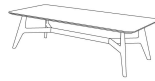

■ E22232X / E22256X

ALL PICTURES SHOWN ARE FOR ILLUSTRATIVE PURPOSE ONLY. ACTUAL PRODUCT MAY VARY DUE TO PRODUCT ENHANCEMENT.

SCHEMATICS

Rectangular ANGULAR

50cm x 80cm H 40cm
19,69" x 31,5" H 15,75"

Rectangular Central

60cm x 120cm H 35cm
23,62" x 47,24" H 13,78"

Rectangular ACCENT

40cm x 50cm H 50cm
15,75" x 19,69" H 19,69"

Round ANGULAR

80cm x 80cm H 47cm
31,5" x 31,5" H 18,5"

80cm x 80cm H 48cm
31,5" x 31,5" H 18,9"

Round Central