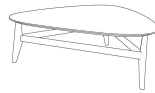

■ E22232X / E22256X

ALL PICTURES SHOWN ARE FOR ILLUSTRATIVE PURPOSE ONLY. ACTUAL PRODUCT MAY VARY DUE TO PRODUCT ENHANCEMENT.

SCHEMATICS

Rectangular ANGULAR

50cm x 80cm H 40cm
19,69" x 31,5" H 15,75"

Rectangular Central

60cm x 120cm H 35cm
23,62" x 47,24" H 13,78"

Rectangular ACCENT

40cm x 50cm H 50cm
15,75" x 19,69" H 19,69"

Round ANGULAR

80cm x 80cm H 47cm
31,5" x 31,5" H 18,5"

80cm x 80cm H 48cm
31,5" x 31,5" H 18,9"

Round Central

100cm x 100cm H 35cm
39,37" x 39,37" H 13,78"

ASSYMMETRIC CENTRAL

100cm x 100cm H 35cm
39,37" x 39,37" H 13,78"

FINISHINGS

Frame finishing

Brown Ash

Blonde Ash

Top finishing