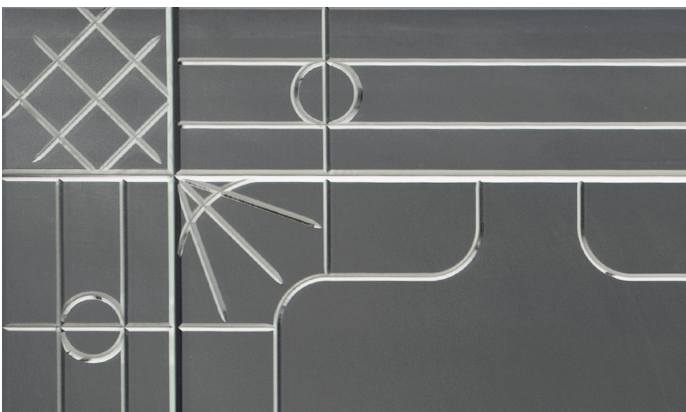

■ Y71101X

■ Y71102X

■ Detail

■ Detail

SCHEMATICS

Mirror

88cm x 1cm H 88cm
34,65" x 0,39" H 34,65"

88cm x 3cm H 208cm
34,65" x 1,18" H 81,89"

FINISHINGS

Finishing

FUME' MIRROR