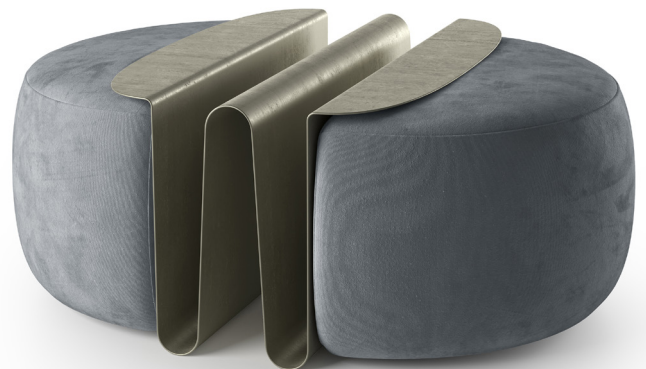

■ T845001XNA

■ T845005XNA

■ T845003XNA

■ T845004XNA

■ T845006XNA magazine rack + 3201 pouf vers. 643 (draft image)

SCHEMATICS

ELLIPTIC FIXED

110cm x 220cm H 75cm
43,31" x 86,61" H 29,53"

MULTIFORM CENTRAL

67cm x 53cm H 41cm
26,38" x 20,87" H 16,14"

ROUND FIXED

138cm x 138cm H 75cm
54,33" x 54,33" H 29,53"

Round Central

100cm x 100cm H 44cm
39,37" x 39,37" H 17,32"

FINISHINGS

Frame finishing

GOLD

Top finishing

GOLD

Stardust

Gold & Glass