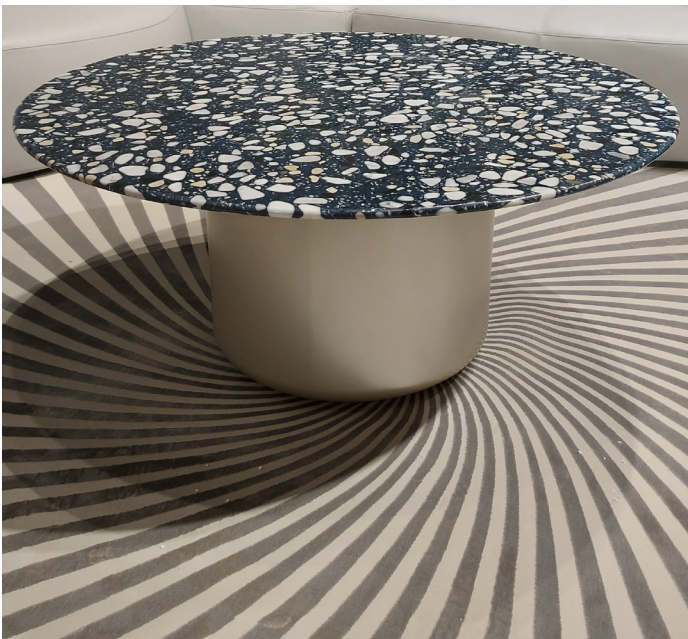

■ V855001XNA

■ V855002XNA

■ V855001XNA + T845004XNA detail

ALL PICTURES SHOWN ARE FOR ILLUSTRATIVE PURPOSE ONLY. ACTUAL PRODUCT MAY VARY DUE TO PRODUCT ENHANCEMENT.

TYPENPLÄNE

RUND

250cm x 250cm
98,43" x 98,43"

350cm x 350cm H 2cm
137,8" x 137,8" H 0,79"

FINISHINGS

Farbe

GOLD

PLATIN

GOLD

PLATIN