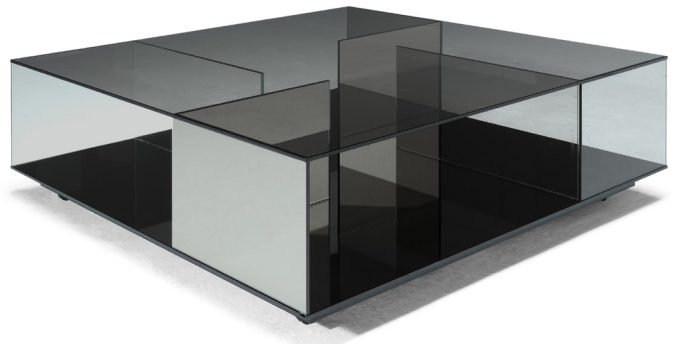

■ T140VX1

■ T140V01

■ T140VM4

■ T140V04

■ T140VX3

■ T140V03

ALL PICTURES SHOWN ARE FOR ILLUSTRATIVE PURPOSE ONLY. ACTUAL PRODUCT MAY VARY DUE TO PRODUCT ENHANCEMENT.

TYPENPLÄNE

quadratisch ANGULAR

60cm x 60cm H 70cm
23,62" x 23,62" H 27,56"

quadratisch Central

100cm x 100cm H 34cm
39,37" x 39,37" H 13,39"

Rechteckig Central

85cm x 125cm H 34cm
33,46" x 49,21" H 13,39"

FINISHINGS

Ausführung Rahmen

BRONZE

FUMÉ

DURCHSICHTIG