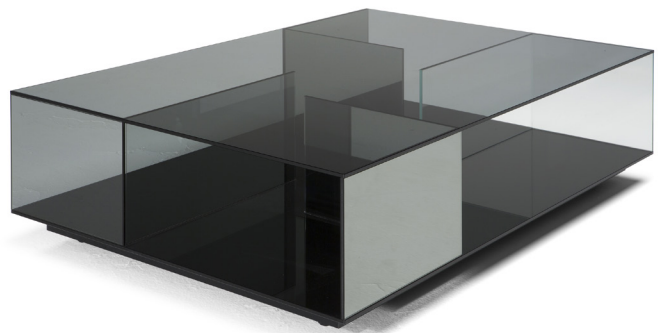

■ T140VX1

■ T140V01

■ T140VM4

■ T140V04

■ T140VX3

■ T140V03

ALL PICTURES SHOWN ARE FOR ILLUSTRATIVE PURPOSE ONLY. ACTUAL PRODUCT MAY VARY DUE TO PRODUCT ENHANCEMENT.

TYPENPLÄNE

quadratisch ANGULAR

60cm x 60cm H 70cm
23,62" x 23,62" H 27,56"

quadratisch Central

100cm x 100cm H 34cm
39,37" x 39,37" H 13,39"

Rechteckig Central

85cm x 125cm H 34cm
33,46" x 49,21" H 13,39"

FINISHINGS

Ausführung Rahmen

BRONZE

FUMÉ

DURCHSICHTIG