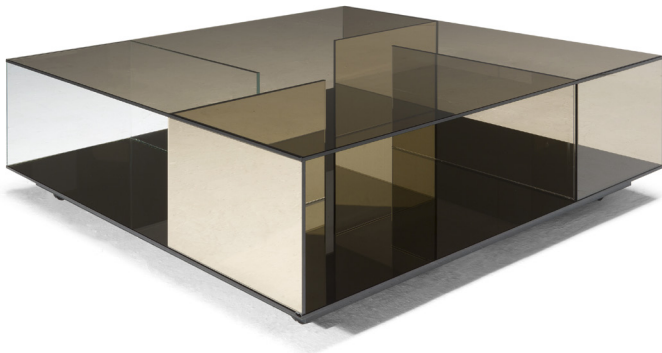

■ T140VX1

■ T140V01

■ T140VM4

■ T140V04

■ T140VX3

■ T140V03

ALL PICTURES SHOWN ARE FOR ILLUSTRATIVE PURPOSE ONLY. ACTUAL PRODUCT MAY VARY DUE TO PRODUCT ENHANCEMENT.

TYPENPLÄNE

quadratisch ANGULAR

60cm x 60cm H 70cm
23,62" x 23,62" H 27,56"

quadratisch Central

100cm x 100cm H 34cm
39,37" x 39,37" H 13,39"

Rechteckig Central

85cm x 125cm H 34cm
33,46" x 49,21" H 13,39"

FINISHINGS

Ausführung Rahmen

BRONZE

FUMÉ

DURCHSICHTIG