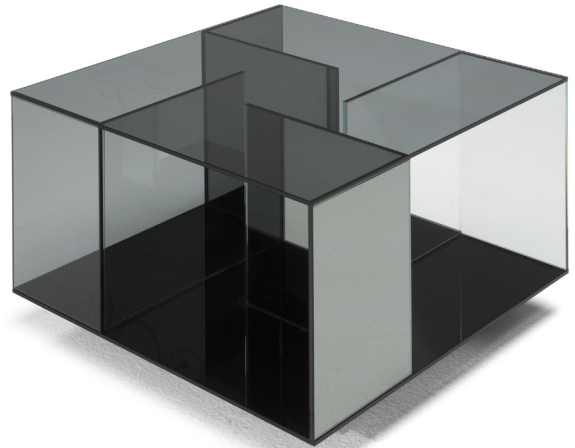

■ T140VX1

■ T140V01

■ T140VM4

■ T140V04

■ T140VX3

■ T140V03

ALL PICTURES SHOWN ARE FOR ILLUSTRATIVE PURPOSE ONLY. ACTUAL PRODUCT MAY VARY DUE TO PRODUCT ENHANCEMENT.

TYPENPLÄNE

quadratisch ANGULAR

60cm x 60cm H 70cm
23,62" x 23,62" H 27,56"

quadratisch Central

100cm x 100cm H 34cm
39,37" x 39,37" H 13,39"

Rechteckig Central

85cm x 125cm H 34cm
33,46" x 49,21" H 13,39"

FINISHINGS

Ausführung Rahmen