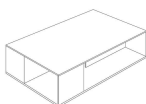

■ T140VX1

■ T140V01

■ T140VM4

■ T140V04

■ T140VX3

■ T140V03

ALL PICTURES SHOWN ARE FOR ILLUSTRATIVE PURPOSE ONLY. ACTUAL PRODUCT MAY VARY DUE TO PRODUCT ENHANCEMENT.

TYPENPLÄNE

quadratisch ANGULAR

60cm x 60cm H 70cm
23,62" x 23,62" H 27,56"

quadratisch Central

100cm x 100cm H 34cm
39,37" x 39,37" H 13,39"

Rechteckig Central

85cm x 125cm H 34cm
33,46" x 49,21" H 13,39"

FINISHINGS

Ausführung Rahmen