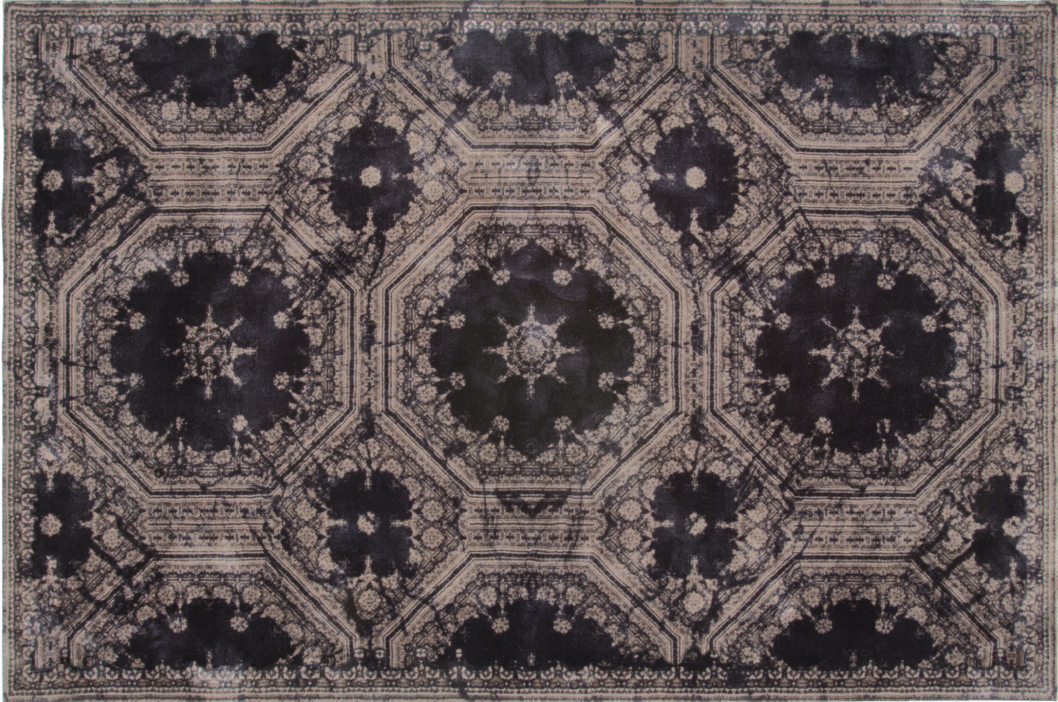

■ R70402X

■ R70401X

ALL PICTURES SHOWN ARE FOR ILLUSTRATIVE PURPOSE ONLY. ACTUAL PRODUCT MAY VARY DUE TO PRODUCT ENHANCEMENT.

TYPENPLÄNE

RECHTECKIG

200cm x 300cm
78,74" x 118,11"

300cm x 400cm
118,11" x 157,48"

FINISHINGS

Farbe

Night blue

TAUBENGRAU