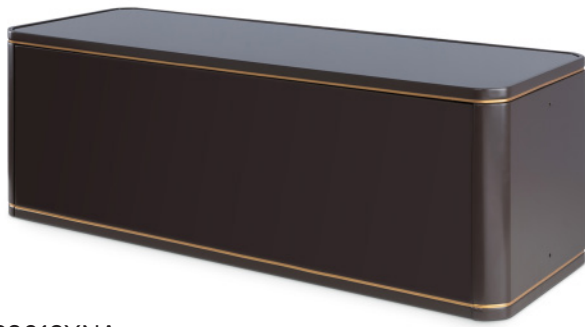

Clothes hanger bar made in aluminium painted in chocolate colour with scratch-resistant brass metal insert.

- H189005XNA
Clothes Hanger Bar L 63 cm

- H189006XNA
Clothes Hanger Bar L 93 cm

■ H189011XNA
Storage Box with Tilt Down Door L90 cm

Storage Box with Tilt Down Door made of lacquered wood matt chocolate with satin gold metal insert.
Top in chocolate glass. Door with matching painted metal frame and front covered in Natural Vienna Straw.
Chocolate Aluminum Hooks are provided.

■ H189010XNA
Storage Box with Tilt Down Door L60 cm

■ H189012XNA
Storage Drawer L60 cm

Storage Drawer with wooden structure in matt lacquered chocolate with satin gold metal insert.
Drawer top in chocolate glass. Front panel with matching painted metal frame covered in Natural Vienna Straw.
Containers Hooks are provided made in chocolate aluminum.
Full-extension Push Pull opening system.

■ H189016XNA
Storage Box with Tilt Down Door L90 cm

Storage Box with Tilt Down Door made of lacquered wood matt chocolate with satin gold metal insert. Top in chocolate glass. Door with matching painted metal frame. Chocolate Aluminum Hooks are provided.