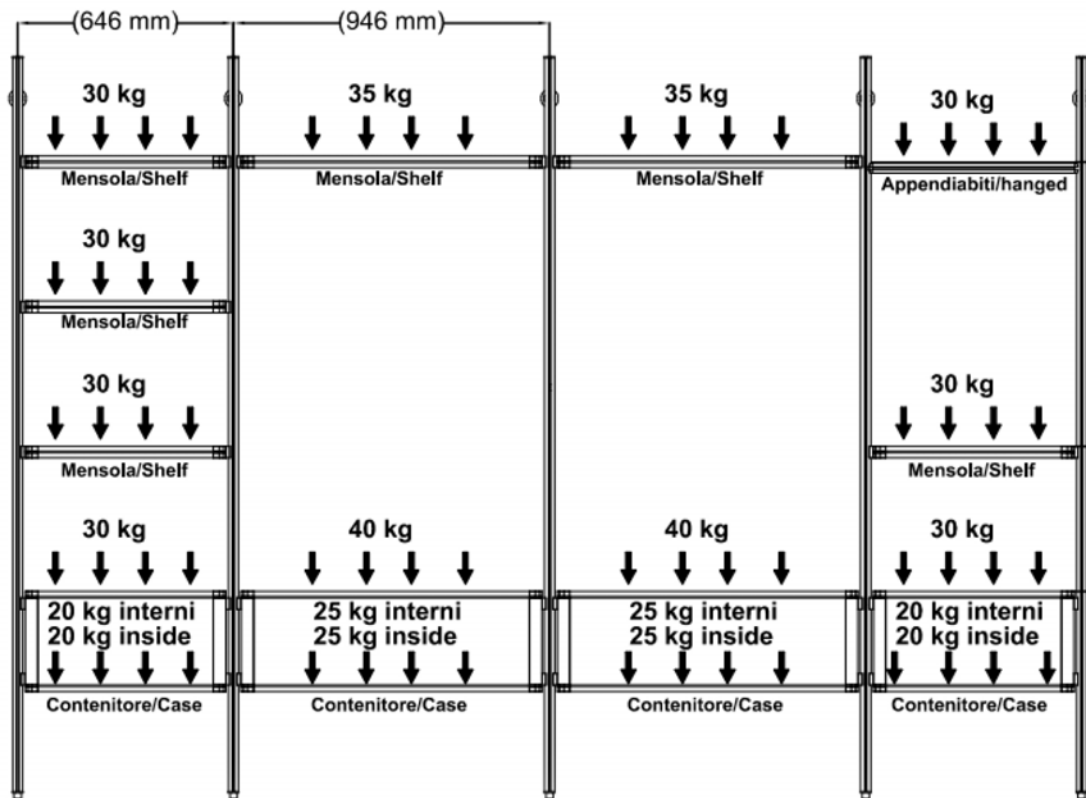

The maximum weight capacity must not exceed the guidelines, to ensure safe usage. Exceeding this weight limit may result in damage to the product and pose a safety risk. Please adhere strictly to this weight limit during installation and usage.