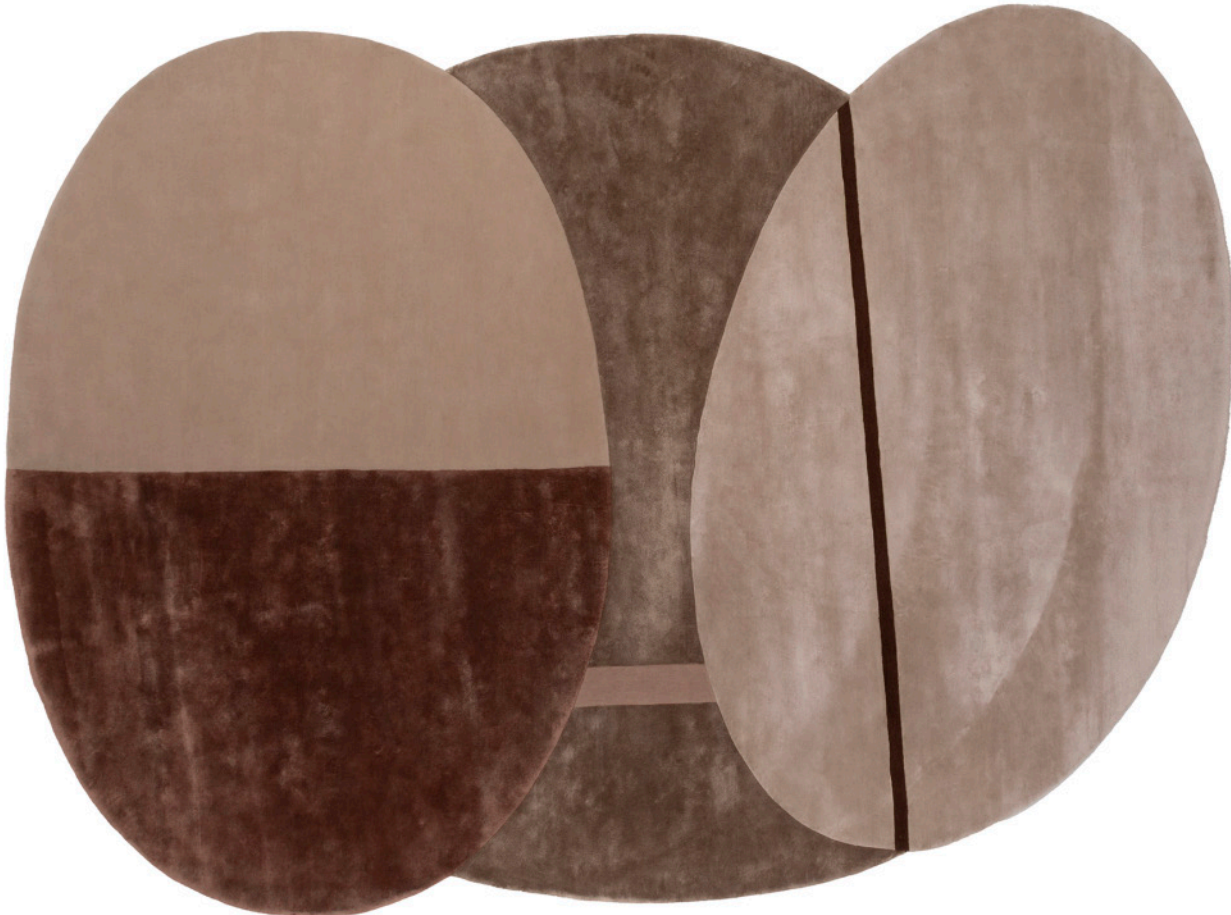

DRAFT IMAGES

■ V854002XNA

■ V854001XNA

ALL PICTURES SHOWN ARE FOR ILLUSTRATIVE PURPOSE ONLY. ACTUAL PRODUCT MAY VARY DUE TO PRODUCT ENHANCEMENT.

■ V854005XNA

■ V854006XNA

ALL PICTURES SHOWN ARE FOR ILLUSTRATIVE PURPOSE ONLY. ACTUAL PRODUCT MAY VARY DUE TO PRODUCT ENHANCEMENT.

SCHEMATICS

RECTANGULAR

200cm x 300cm  
78,74" x 118,11"

300cm x 400cm  
118,11" x 157,48"

200cm x 300cm H 2cm  
78,74" x 118,11" H 0,79"

300cm x 200cm H 2cm  
118,11" x 78,74" H 0,79"

300cm x 400cm H 2cm  
118,11" x 157,48" H 0,79"

400cm x 300cm H 2cm  
157,48" x 118,11" H 0,79"

FINISHINGS

Color

BEIGE

BLUE

MOCHA MOUSSE

Color 2

WALNUT