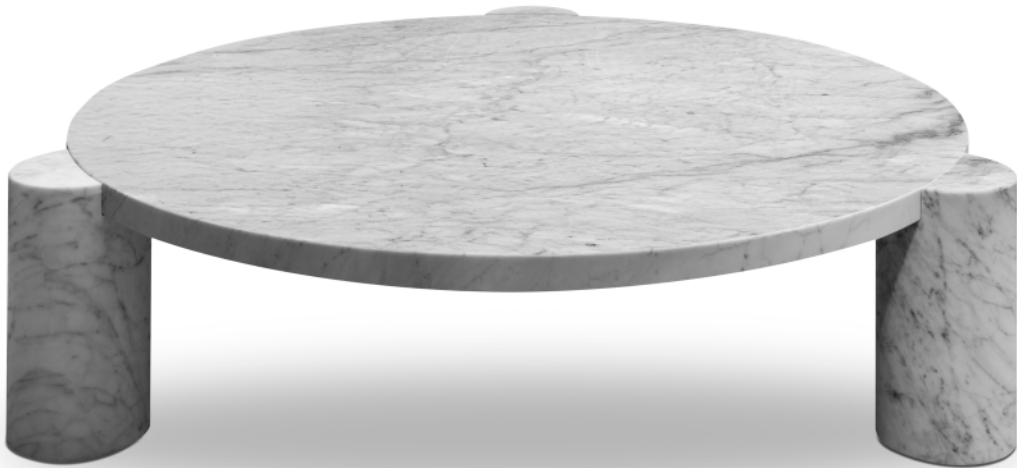

■ Q123018XNA

ALL PICTURES SHOWN ARE FOR ILLUSTRATIVE PURPOSE ONLY. ACTUAL PRODUCT MAY VARY DUE TO PRODUCT ENHANCEMENT.

SCHEMATICS

Rectangular Central

100cm x 155cm H 34cm
39,37" x 61,02" H 13,39"

Round ANGULAR

66cm x 66cm H 45cm
25,98" x 25,98" H 17,72"

Round Central

100cm x 100cm H 34cm
39,37" x 39,37" H 13,39"

Round Accent

66cm x 66cm H 34cm
25,98" x 25,98" H 13,39"

130cm x 130cm H 34cm
51,18" x 51,18" H 13,39"