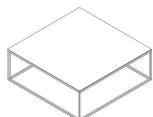

■ T18415X

■ T18407X

■ T18403X

ALL PICTURES SHOWN ARE FOR ILLUSTRATIVE PURPOSE ONLY. ACTUAL PRODUCT MAY VARY DUE TO PRODUCT ENHANCEMENT.

SCHEMATICS

square ANGULAR

45cm x 45cm H 53cm
 17,72" x 17,72" H 20,87"

square Central

90cm x 90cm H 33cm
 35,43" x 35,43" H 12,99"

90cm x 90cm H 34cm

square Accent

45cm x 45cm H 53cm
 17,72" x 17,72" H 20,87"

Round ANGULAR

45cm H 56cm
 17,72" H 22,05"

Round Central

90cm H 33cm
 35,43" H 12,99"

MATT COFFEE

LIGHT GREY

MATT GREY

Matt Ice

SMOKED OAK

TAUPE

Blonde Ash