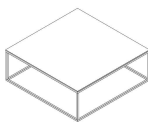

■ T18415X

■ T18407X

■ T18403X

ALL PICTURES SHOWN ARE FOR ILLUSTRATIVE PURPOSE ONLY. ACTUAL PRODUCT MAY VARY DUE TO PRODUCT ENHANCEMENT.

SCHEMATICS

square ANGULAR

45cm x 45cm H 53cm
 17,72" x 17,72" H 20,87"

square Central

90cm x 90cm H 33cm
 35,43" x 35,43" H 12,99"

90cm x 90cm H 34cm

square Accent

45cm x 45cm H 53cm
 17,72" x 17,72" H 20,87"

Round ANGULAR

45cm H 56cm
 17,72" H 22,05"

Round Central

90cm H 33cm
 35,43" H 12,99"

MATT COFFEE

LIGHT GREY

MATT GREY

Matt Ice

SMOKED OAK

TAUPE

Blonde Ash