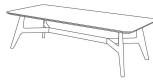

■ E22232X / E22256X

ALL PICTURES SHOWN ARE FOR ILLUSTRATIVE PURPOSE ONLY. ACTUAL PRODUCT MAY VARY DUE TO PRODUCT ENHANCEMENT.

SCHEMATICS

Rectangular ANGULAR

50cm x 80cm H 40cm
19,69" x 31,5" H 15,75"

Rectangular Central

60cm x 120cm H 35cm
23,62" x 47,24" H 13,78"

Rectangular ACCENT

40cm x 50cm H 50cm
15,75" x 19,69" H 19,69"

Round ANGULAR

80cm x 80cm H 47cm
31,5" x 31,5" H 18,5"

80cm x 80cm H 48cm
31,5" x 31,5" H 18,9"

Round Central