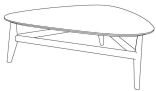

■ E22232X / E22256X

ALL PICTURES SHOWN ARE FOR ILLUSTRATIVE PURPOSE ONLY. ACTUAL PRODUCT MAY VARY DUE TO PRODUCT ENHANCEMENT.

SCHEMATICS

Rectangular ANGULAR

50cm x 80cm H 40cm
19,69" x 31,5" H 15,75"

Rectangular Central

60cm x 120cm H 35cm
23,62" x 47,24" H 13,78"

Rectangular ACCENT

40cm x 50cm H 50cm
15,75" x 19,69" H 19,69"

Round ANGULAR

80cm x 80cm H 47cm
31,5" x 31,5" H 18,5"

80cm x 80cm H 48cm
31,5" x 31,5" H 18,9"

Round Central

100cm x 100cm H 35cm
39,37" x 39,37" H 13,78"

ASSYMMETRIC CENTRAL

100cm x 100cm H 35cm
39,37" x 39,37" H 13,78"

FINISHINGS

Frame finishing

Brown Ash

Blonde Ash

Top finishing