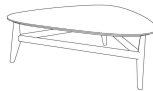

■ E22232X / E22256X

ALL PICTURES SHOWN ARE FOR ILLUSTRATIVE PURPOSE ONLY. ACTUAL PRODUCT MAY VARY DUE TO PRODUCT ENHANCEMENT.

SCHEMATICS

Rectangular ANGULAR

50cm x 80cm H 40cm
19,69" x 31,5" H 15,75"

Rectangular Central

60cm x 120cm H 35cm
23,62" x 47,24" H 13,78"

Rectangular ACCENT

40cm x 50cm H 50cm
15,75" x 19,69" H 19,69"

Round ANGULAR

80cm x 80cm H 47cm
31,5" x 31,5" H 18,5"

80cm x 80cm H 48cm
31,5" x 31,5" H 18,9"

Round Central

100cm x 100cm H 35cm
39,37" x 39,37" H 13,78"

ASSYMMETRIC CENTRAL

100cm x 100cm H 35cm
39,37" x 39,37" H 13,78"

FINISHINGS

Frame finishing

Brown Ash

Blonde Ash

Top finishing