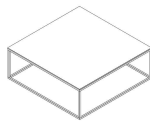

Structure in tubular powder coated metal in:

- glossy chrome;
- opaque brown-black paint;
- mattè ice

NOTES

SCHEMATICS

square ANGULAR

45cm x 45cm H 53cm
17,72" x 17,72" H 20,87"

square Central

90cm x 90cm H 33cm
35,43" x 35,43" H 12,99"

90cm x 90cm H 34cm
35,43" x 35,43" H 13,39"

square Accent

45cm x 45cm H 53cm
17,72" x 17,72" H 20,87"

Round ANGULAR

45cm H 56cm
17,72" H 22,05"

Round Central

90cm H 33cm
35,43" H 12,99"

FINISHINGS