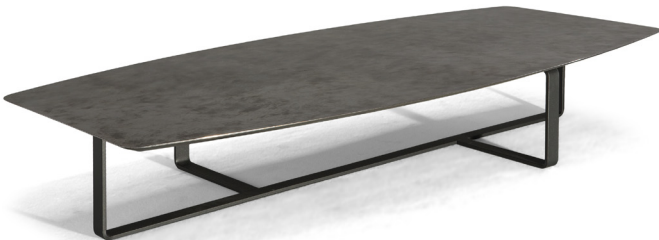

■ T134MX3

■ T134XX3

■ T134MM5

■ T134M05

■ T13401X

■ T13403X

ALL PICTURES SHOWN ARE FOR ILLUSTRATIVE PURPOSE ONLY. ACTUAL PRODUCT MAY VARY DUE TO PRODUCT ENHANCEMENT.

SCHEMATICS

square Central

90cm x 90cm H 38cm
35,43" x 35,43" H 14,96"

Rectangular Central

70cm x 148cm H 25cm
27,56" x 58,27" H 9,84"

73cm x 118cm H 39cm
28,74" x 46,46" H 15,35"

FINISHINGS

Frame finishing

ANTHRACITE