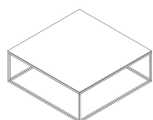

Structure in tubular powder coated metal in:

- glossy chrome;
- opaque brown-black paint;
- mattè ice

NOTES

SCHEMATICS

square ANGULAR

45cm x 45cm H 53cm
17,72" x 17,72" H 20,87"

square Central

90cm x 90cm H 33cm
35,43" x 35,43" H 12,99"

90cm x 90cm H 34cm
35,43" x 35,43" H 13,39"

square Accent

45cm x 45cm H 53cm
17,72" x 17,72" H 20,87"

Round ANGULAR

45cm H 56cm
17,72" H 22,05"

Round Central

90cm H 33cm
35,43" H 12,99"

FINISHINGS