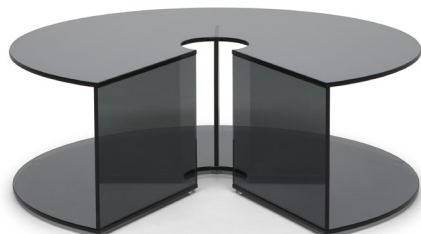

■ T041005XOF / T041005XDD  
(draft image - projectual review)

■ T041008XOF / T041008XDD

■ T041011XOF / T041011XDD

■ T041006XOF / T041006XDD  
(draft image - projectual review)

■ T041009XOF / T041009XDD

■ T041012XOF / T041012XDD

■ T041004XOF / T041004XDD  
(draft image - projectual review)

■ T041007XOF / T041007XDD

■ T041010XOF / T041010XDD

SCHEMATICS

Round ANGULAR

70cm x 70cm H 41cm  
27,56" x 27,56" H 16,14"

Round Central

90cm x 90cm H 31cm  
35,43" x 35,43" H 12,2"

Round Accent

40cm x 40cm H 51cm  
15,75" x 15,75" H 20,08"

FINISHINGS

Frame finishing

BRONZE

SMOKE

Top finishing

BRONZE