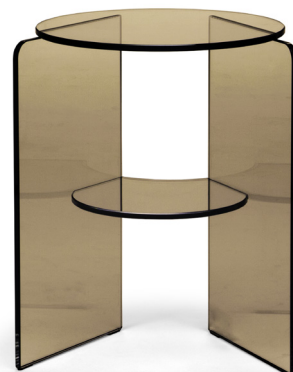

■ T041005XOF / T041005XDD  
(draft image - projectual review)

■ T041008XOF / T041008XDD

■ T041011XOF / T041011XDD

■ T041006XOF / T041006XDD  
(draft image - projectual review)

■ T041009XOF / T041009XDD

■ T041012XOF / T041012XDD

■ T041004XOF / T041004XDD  
(draft image - projectual review)

■ T041007XOF / T041007XDD

■ T041010XOF / T041010XDD

SCHEMATICS

Round ANGULAR

70cm x 70cm H 41cm  
27,56" x 27,56" H 16,14"

Round Central

90cm x 90cm H 31cm  
35,43" x 35,43" H 12,2"

Round Accent

40cm x 40cm H 51cm  
15,75" x 15,75" H 20,08"

FINISHINGS

Frame finishing

BRONZE

SMOKE

Top finishing

BRONZE