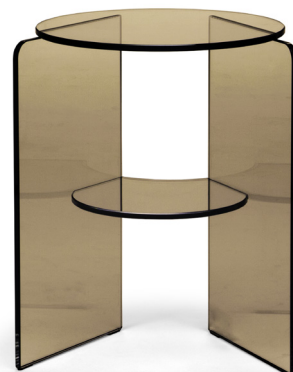

by NATUZZI  
**DIVANI & DIVANI**

■ T041005XOF / T041005XDD  
(draft image - projectual review)

■ T041008XOF / T041008XDD

■ T041011XOF / T041011XDD

■ T041006XOF / T041006XDD  
(draft image - projectual review)

■ T041009XOF / T041009XDD

■ T041012XOF / T041012XDD

■ T041004XOF / T041004XDD  
(draft image - projectual review)

■ T041007XOF / T041007XDD

■ T041010XOF / T041010XDD

### Round ANGULAR

70cm x 70cm H 41cm  
27,56" x 27,56" H 16,14"

### Round Central

90cm x 90cm H 31cm  
35,43" x 35,43" H 12,2"