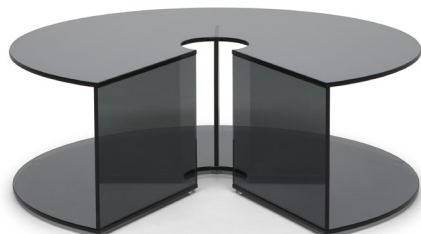

by NATUZZI  
**DIVANI & DIVANI**

■ T041005XOF / T041005XDD  
(draft image - projectual review)

■ T041008XOF / T041008XDD

■ T041011XOF / T041011XDD

■ T041006XOF / T041006XDD  
(draft image - projectual review)

### Round ANGULAR

70cm x 70cm H 41cm  
27,56" x 27,56" H 16,14"

### Round Central

90cm x 90cm H 31cm  
35,43" x 35,43" H 12,2"

### Round Accent

40cm x 40cm H 51cm  
15,75" x 15,75" H 20,08"