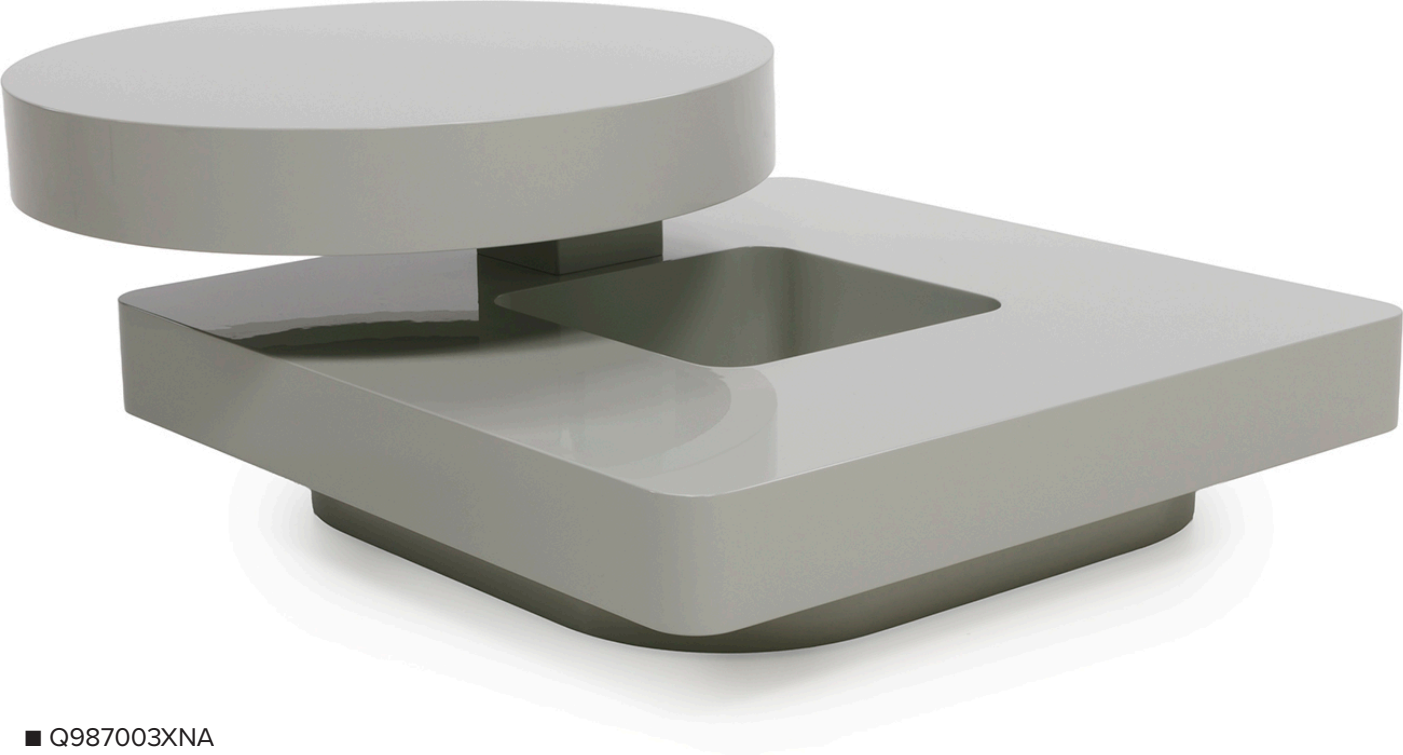

■ Q987001XNA

■ Q987001XNA

■ Q987002XNA

■ Q987002XNA

ALL PICTURES SHOWN ARE FOR ILLUSTRATIVE PURPOSE ONLY. ACTUAL PRODUCT MAY VARY DUE TO PRODUCT ENHANCEMENT.

■ Q987003XNA

■ Q987003XNA

ALL PICTURES SHOWN ARE FOR ILLUSTRATIVE PURPOSE ONLY. ACTUAL PRODUCT MAY VARY DUE TO PRODUCT ENHANCEMENT.

■ Q987009XNA

■ Q987009XNA

Q987010XNA

■ Q987010XNA

■ Q987011XNA

■ Q987011XNA

ALL PICTURES SHOWN ARE FOR ILLUSTRATIVE PURPOSE ONLY. ACTUAL PRODUCT MAY VARY DUE TO PRODUCT ENHANCEMENT.

■ Q987004XNA

SCHEMATICS

square CENTRAL WITH CASTORS

97cm x 97cm H 34cm  
38,19" x 38,19" H 13,39"

97cm x 97cm H 36cm  
38,19" x 38,19" H 14,17"

square WITH MECHANISM

97cm x 97cm H 36cm  
38,19" x 38,19" H 14,17"

ROUND FIXED