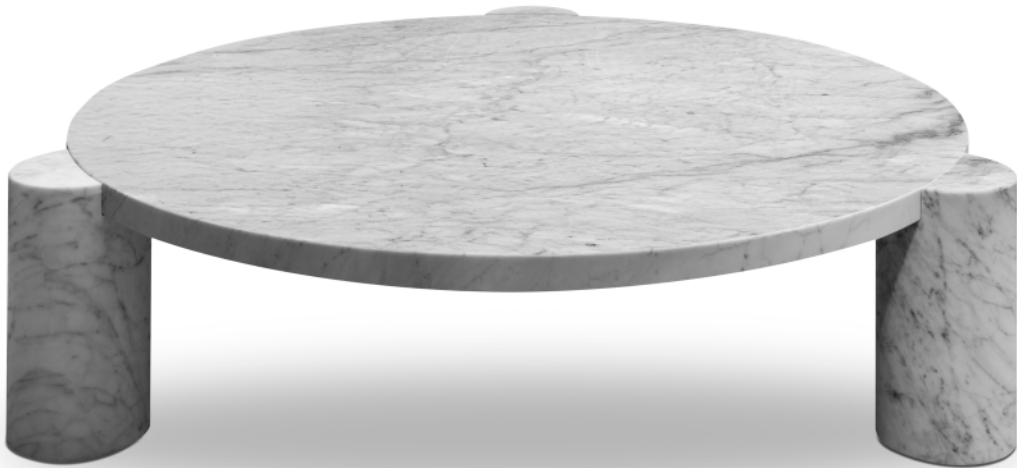

■ Q123018XNA

ALL PICTURES SHOWN ARE FOR ILLUSTRATIVE PURPOSE ONLY. ACTUAL PRODUCT MAY VARY DUE TO PRODUCT ENHANCEMENT.

SCHEMATICS

Rectangular Central

100cm x 155cm H 34cm  
39,37" x 61,02" H 13,39"

Round ANGULAR

66cm x 66cm H 45cm  
25,98" x 25,98" H 17,72"

Round Central

100cm x 100cm H 34cm  
39,37" x 39,37" H 13,39"

Round Accent

66cm x 66cm H 34cm  
25,98" x 25,98" H 13,39"

FINISHINGS

Frame finishing

WALNUT