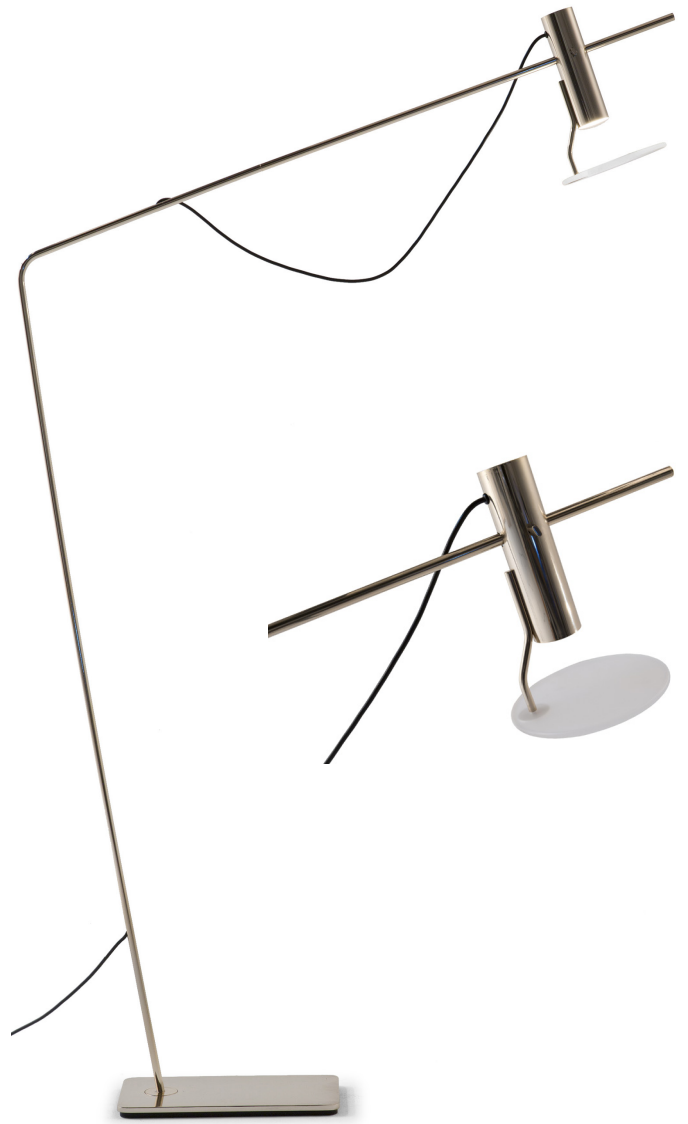

■ L514020

■ L514100

■ L514160

■ L514040

■ L514080

■ L514070

■ L514050

ALL PICTURES SHOWN ARE FOR ILLUSTRATIVE PURPOSE ONLY. ACTUAL PRODUCT MAY VARY DUE TO PRODUCT ENHANCEMENT.

SCHEMATICS

Stand lamp

13cm x 26cm H 141cm
5,12" x 10,24" H 55,51"

26cm x 13cm H 141cm
10,24" x 5,12" H 55,51"

30cm x 145cm H 200cm
11,81" x 57,09" H 78,74"

Table lamp

22cm x 27cm H 49cm
8,66" x 10,63" H 19,29"

FINISHINGS

Frame finishing

CHAMPAGNE

BLACK CHROME

MATT BLACK

Lampshade finishing

WHITE

CHAMPAGNE