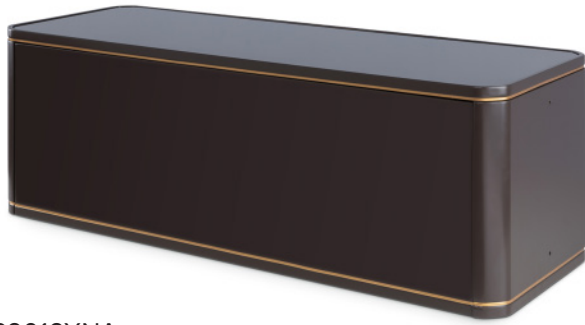

Clothes hanger bar made in aluminium painted in chocolate colour with scratch-resistant brass metal insert.

■ H189005XNA  
Clothes Hanger Bar L 63 cm

■ H189006XNA  
Clothes Hanger Bar L 93 cm

■ H189011XNA  
Storage Box with Tilt Down Door L90 cm

Storage Box with Tilt Down Door made of lacquered wood matt chocolate with satin gold metal insert.  
Top in chocolate glass. Door with matching painted metal frame and front covered in Natural Vienna Straw.  
Chocolate Aluminum Hooks are provided.

■ H189010XNA  
Storage Box with Tilt Down Door L60 cm

■ H189012XNA  
Storage Drawer L60 cm

Storage Drawer with wooden structure in matt lacquered chocolate with satin gold metal insert.  
Drawer top in chocolate glass. Front panel with matching painted metal frame covered in Natural Vienna Straw.  
Containers Hooks are provided made in chocolate aluminum.  
Full-extension Push Pull opening system.

■ H189016XNA  
Storage Box with Tilt Down Door L90 cm

Storage Box with Tilt Down Door made of lacquered wood matt chocolate with satin gold metal insert. Top in chocolate glass. Door with matching painted metal frame. Chocolate Aluminum Hooks are provided.