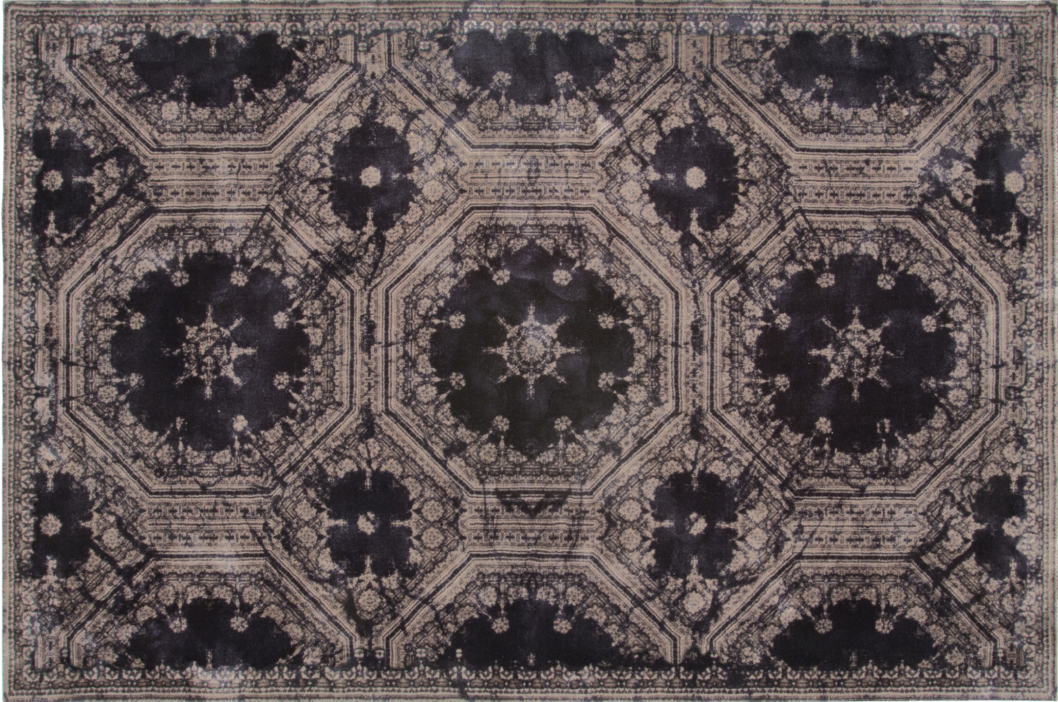

■ R70402X

■ R70401X

ALL PICTURES SHOWN ARE FOR ILLUSTRATIVE PURPOSE ONLY. ACTUAL PRODUCT MAY VARY DUE TO PRODUCT ENHANCEMENT.

FICHES TECHNIQUES

RECTANGULAIRE

200cm x 300cm
78,74" x 118,11"

300cm x 400cm
118,11" x 157,48"

FINISHINGS

Couleur

Night blue

TORTORA