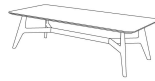

■ E22232X / E22256X

ALL PICTURES SHOWN ARE FOR ILLUSTRATIVE PURPOSE ONLY. ACTUAL PRODUCT MAY VARY DUE TO PRODUCT ENHANCEMENT.

FICHES TECHNIQUES

Rectangulaire ANGULAR

50cm x 80cm H 40cm
19,69" x 31,5" H 15,75"

Rectangulaire Central

60cm x 120cm H 35cm
23,62" x 47,24" H 13,78"

Rectangulaire ACCENT

40cm x 50cm H 50cm
15,75" x 19,69" H 19,69"

Rond ANGULAR

80cm x 80cm H 47cm
31,5" x 31,5" H 18,5"

80cm x 80cm H 48cm
31,5" x 31,5" H 18,9"