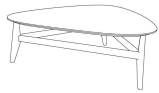

■ E22232X / E22256X

ALL PICTURES SHOWN ARE FOR ILLUSTRATIVE PURPOSE ONLY. ACTUAL PRODUCT MAY VARY DUE TO PRODUCT ENHANCEMENT.

FICHES TECHNIQUES

Rectangulaire ANGULAR

50cm x 80cm H 40cm
19,69" x 31,5" H 15,75"

Rectangulaire Central

60cm x 120cm H 35cm
23,62" x 47,24" H 13,78"

Rectangulaire ACCENT

40cm x 50cm H 50cm
15,75" x 19,69" H 19,69"

Rond ANGULAR

80cm x 80cm H 47cm
31,5" x 31,5" H 18,5"

80cm x 80cm H 48cm
31,5" x 31,5" H 18,9"

Rond Central

100cm x 100cm H 35cm
39,37" x 39,37" H 13,78"

ASSYMMETRIC CENTRAL

100cm x 100cm H 35cm
39,37" x 39,37" H 13,78"

FINISHINGS

Finition de la structure

Brown Ash

Blonde Ash