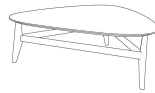

■ E22232X / E22256X

ALL PICTURES SHOWN ARE FOR ILLUSTRATIVE PURPOSE ONLY. ACTUAL PRODUCT MAY VARY DUE TO PRODUCT ENHANCEMENT.

FICHES TECHNIQUES

Rectangulaire ANGULAR

50cm x 80cm H 40cm
19,69" x 31,5" H 15,75"

Rectangulaire Central

60cm x 120cm H 35cm
23,62" x 47,24" H 13,78"

Rectangulaire ACCENT

40cm x 50cm H 50cm
15,75" x 19,69" H 19,69"

Rond ANGULAR

80cm x 80cm H 47cm
31,5" x 31,5" H 18,5"

80cm x 80cm H 48cm
31,5" x 31,5" H 18,9"

Rond Central

100cm x 100cm H 35cm
39,37" x 39,37" H 13,78"

ASSYMMETRIC CENTRAL

100cm x 100cm H 35cm
39,37" x 39,37" H 13,78"

FINISHINGS

Finition de la structure

Brown Ash

Blonde Ash