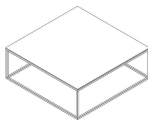

Structure in tubular powder coated metal in:

- glossy chrome;
- opaque brown-black paint;
- mattè ice

**NOTES**

---

SCHEMATICS

square ANGULAR

45cm x 45cm H 53cm  
17,72" x 17,72" H 20,87"

square Central

90cm x 90cm H 33cm  
35,43" x 35,43" H 12,99"

90cm x 90cm H 34cm  
35,43" x 35,43" H 13,39"

square Accent

45cm x 45cm H 53cm  
17,72" x 17,72" H 20,87"

Round ANGULAR

45cm H 56cm  
17,72" H 22,05"

Round Central