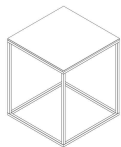

Structure in tubular powder coated metal in:

- glossy chrome;
- opaque brown-black paint;
- mattè ice

**NOTES**

---

SCHEMATICS

square ANGULAR

45cm x 45cm H 53cm  
17,72" x 17,72" H 20,87"

square Central

90cm x 90cm H 33cm  
35,43" x 35,43" H 12,99"

90cm x 90cm H 34cm  
35,43" x 35,43" H 13,39"

square Accent

45cm x 45cm H 53cm  
17,72" x 17,72" H 20,87"

Round ANGULAR

45cm H 56cm  
17,72" H 22,05"

Round Central