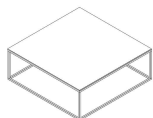

Structure in tubular powder coated metal in:

- glossy chrome;
- opaque brown-black paint;
- mattè ice

**NOTES**

---

SCHEMATICS

square ANGULAR

45cm x 45cm H 53cm  
17,72" x 17,72" H 20,87"

square Central

90cm x 90cm H 33cm  
35,43" x 35,43" H 12,99"

90cm x 90cm H 34cm  
35,43" x 35,43" H 13,39"

square Accent

45cm x 45cm H 53cm  
17,72" x 17,72" H 20,87"

Round ANGULAR

45cm H 56cm  
17,72" H 22,05"

Round Central