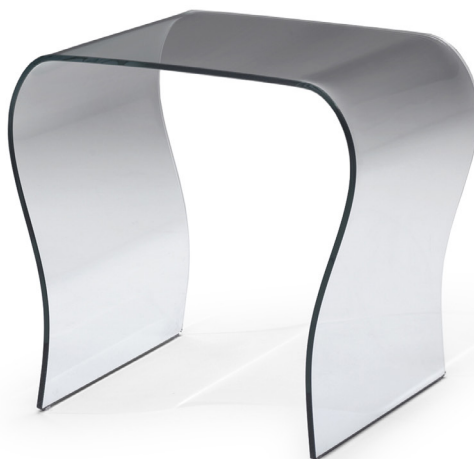

■ T18203X • 140 x 42 x H74 cm / 55 x 17 x H29 in

■ T18202X • 120 x 62 x H42 cm / 47x 24 x H17 in

■ T18201X • 60 x 50 x H56 cm / 24 x 20 x H22 in

### Rectangular Central

120cm x 62cm H 42cm  
47,24" x 24,41" H 16,54"