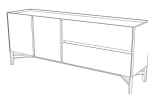

### Sideboard

200cm x 50cm H 80cm  
78,74" x 19,69" H 31,5"

### Sideboard with doors

50cm x 200cm H 80cm  
19,69" x 78,74" H 31,5"