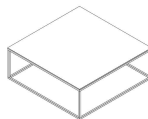

Structure in tubular powder coated metal in:

- glossy chrome;
- opaque brown-black paint;
- mattè ice

NOTES

SCHEMATICS

square ANGULAR

45cm x 45cm H 53cm
17,72" x 17,72" H 20,87"

square Central

90cm x 90cm H 33cm
35,43" x 35,43" H 12,99"

90cm x 90cm H 34cm
35,43" x 35,43" H 13,39"

square Accent

45cm x 45cm H 53cm
17,72" x 17,72" H 20,87"

Round ANGULAR

45cm H 56cm
17,72" H 22,05"

Round Central

90cm H 33cm
35,43" H 12,99"

FINISHINGS