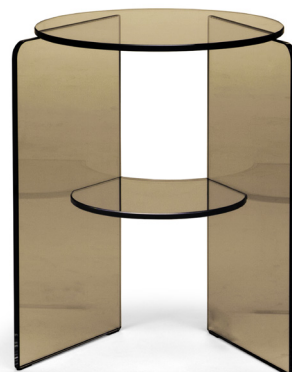

■ T041005XOF / T041005XDD  
(draft image - projectual review)

■ T041008XOF / T041008XDD

■ T041011XOF / T041011XDD

■ T041006XOF / T041006XDD  
(draft image - projectual review)

■ T041009XOF / T041009XDD

■ T041012XOF / T041012XDD

■ T041004XOF / T041004XDD  
(draft image - projectual review)

■ T041007XOF / T041007XDD

■ T041010XOF / T041010XDD

### Round ANGULAR

70cm x 70cm H 41cm  
27,56" x 27,56" H 16,14"

### Round Central

90cm x 90cm H 31cm  
35,43" x 35,43" H 12,2"