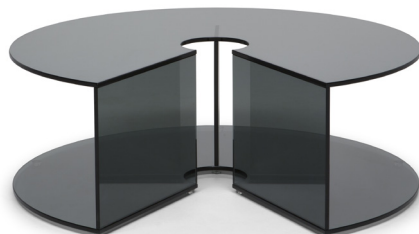

■ T041005XOF / T041005XDD  
(draft image - projectual review)

■ T041008XOF / T041008XDD

■ T041011XOF / T041011XDD

■ T041006XOF / T041006XDD  
(draft image - projectual review)

■ T041009XOF / T041009XDD

■ T041012XOF / T041012XDD

### Round ANGULAR

70cm x 70cm H 41cm  
27,56" x 27,56" H 16,14"

### Round Central

90cm x 90cm H 31cm  
35,43" x 35,43" H 12,2"

### Round Accent

40cm x 40cm H 51cm  
15,75" x 15,75" H 20,08"