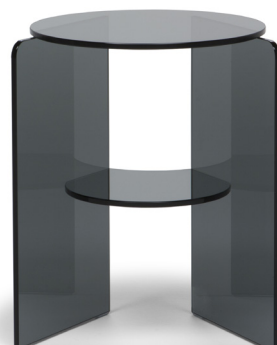

■ T041005XOF / T041005XDD  
(draft image - projectual review)

■ T041008XOF / T041008XDD

■ T041011XOF / T041011XDD

■ T041006XOF / T041006XDD  
(draft image - projectual review)

■ T041009XOF / T041009XDD

■ T041012XOF / T041012XDD

■ T041004XOF / T041004XDD  
(draft image - projectual review)

■ T041007XOF / T041007XDD

■ T041010XOF / T041010XDD

### Round Central

90cm x 90cm H 31cm  
35,43" x 35,43" H 12,2"

### Round Accent

40cm x 40cm H 51cm  
15,75" x 15,75" H 20,08"