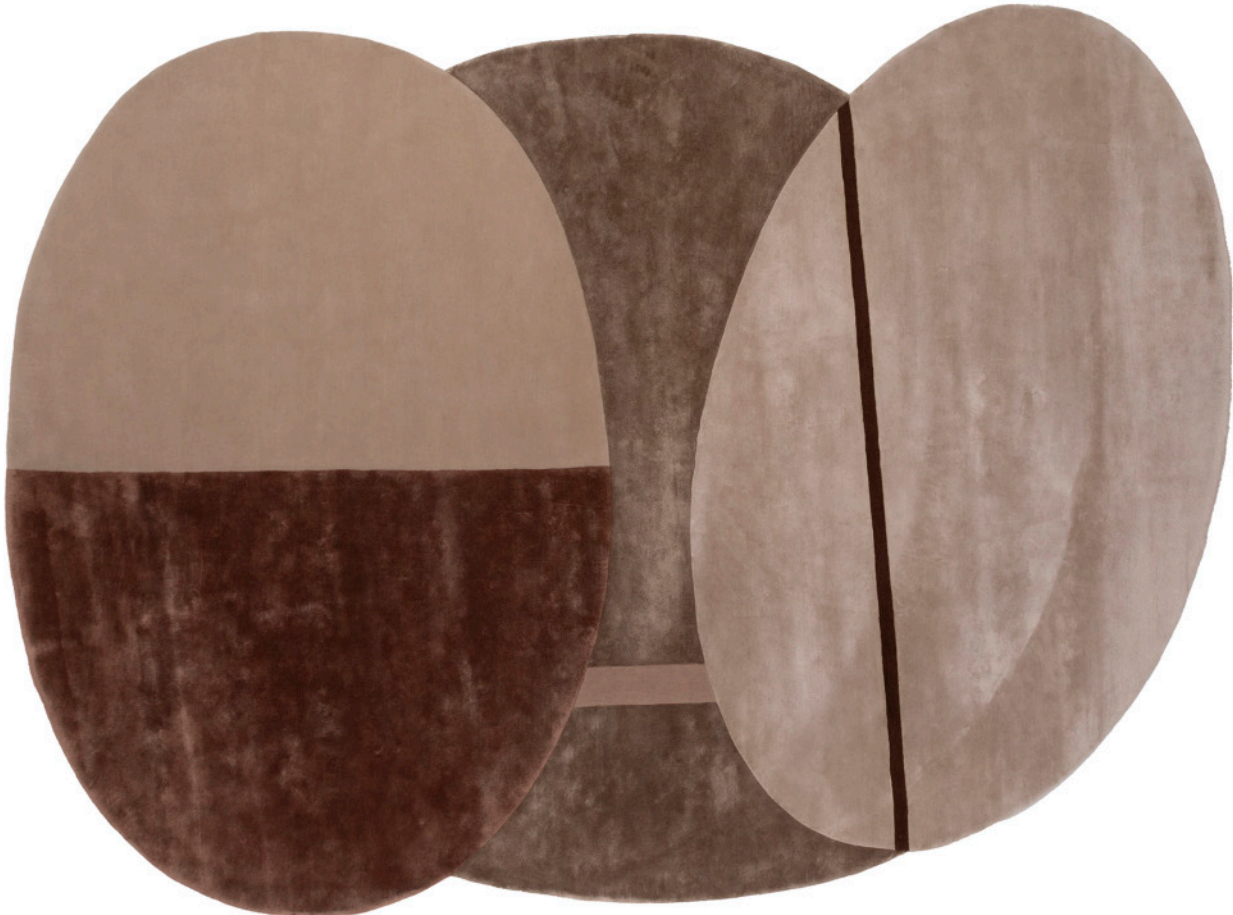

DRAFT IMAGES

■ V854002XNA

■ V854001XNA

ALL PICTURES SHOWN ARE FOR ILLUSTRATIVE PURPOSE ONLY. ACTUAL PRODUCT MAY VARY DUE TO PRODUCT ENHANCEMENT.

■ V854005XNA

■ V854006XNA

ALL PICTURES SHOWN ARE FOR ILLUSTRATIVE PURPOSE ONLY. ACTUAL PRODUCT MAY VARY DUE TO PRODUCT ENHANCEMENT.

SCHEMATICS

RECTANGULAR

200cm x 300cm  
78,74" x 118,11"

300cm x 400cm  
118,11" x 157,48"

200cm x 300cm H 2cm  
78,74" x 118,11" H 0,79"

300cm x 200cm H 2cm  
118,11" x 78,74" H 0,79"

300cm x 400cm H 2cm  
118,11" x 157,48" H 0,79"

400cm x 300cm H 2cm  
157,48" x 118,11" H 0,79"

FINISHINGS

Color

BEIGE

BLUE

MOCHA MOUSSE

Color 2

WALNUT