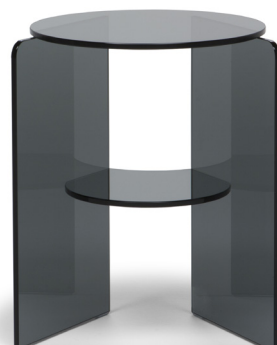

■ T041005XOF / T041005XDD
(draft image - projectual review)

■ T041008XOF / T041008XDD

■ T041011XOF / T041011XDD

■ T041006XOF / T041006XDD
(draft image - projectual review)

■ T041009XOF / T041009XDD

■ T041012XOF / T041012XDD

■ T041004XOF / T041004XDD
(draft image - projectual review)

■ T041007XOF / T041007XDD

■ T041010XOF / T041010XDD

SCHEMATICS

Round ANGULAR

70cm x 70cm H 41cm
27,56" x 27,56" H 16,14"

Round Central

90cm x 90cm H 31cm
35,43" x 35,43" H 12,2"

Round Accent

40cm x 40cm H 51cm
15,75" x 15,75" H 20,08"

FINISHINGS

Frame finishing

BRONZE

SMOKE

Top finishing

BRONZE