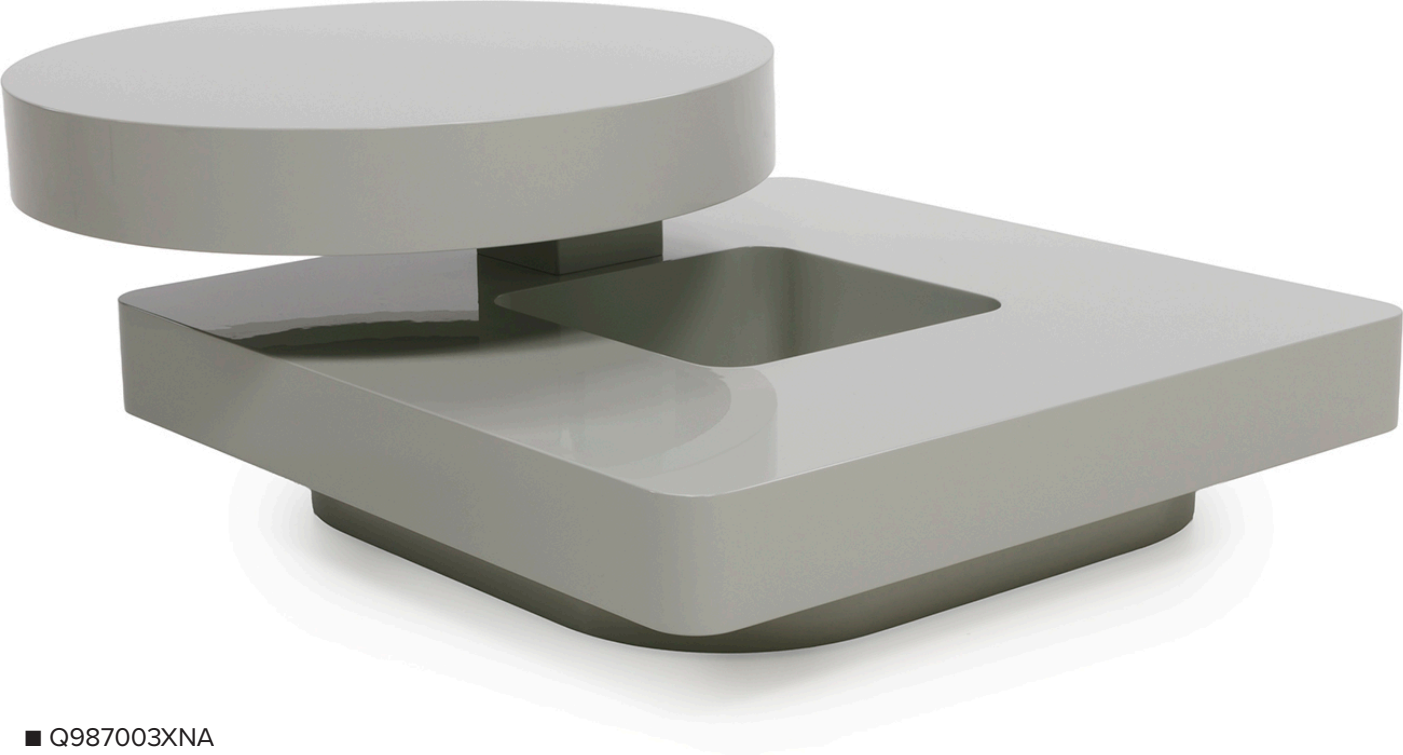

■ Q987001XNA

■ Q987001XNA

■ Q987002XNA

■ Q987002XNA

ALL PICTURES SHOWN ARE FOR ILLUSTRATIVE PURPOSE ONLY. ACTUAL PRODUCT MAY VARY DUE TO PRODUCT ENHANCEMENT.

■ Q987003XNA

■ Q987003XNA

ALL PICTURES SHOWN ARE FOR ILLUSTRATIVE PURPOSE ONLY. ACTUAL PRODUCT MAY VARY DUE TO PRODUCT ENHANCEMENT.

■ Q987009XNA

■ Q987009XNA

Q987010XNA

■ Q987010XNA

■ Q987011XNA

■ Q987011XNA

ALL PICTURES SHOWN ARE FOR ILLUSTRATIVE PURPOSE ONLY. ACTUAL PRODUCT MAY VARY DUE TO PRODUCT ENHANCEMENT.

■ Q987004XNA

SCHEMATICS

square CENTRAL WITH CASTORS

97cm x 97cm H 34cm
38,19" x 38,19" H 13,39"

97cm x 97cm H 36cm
38,19" x 38,19" H 14,17"

square WITH MECHANISM

97cm x 97cm H 36cm
38,19" x 38,19" H 14,17"

ROUND FIXED

160cm x 160cm H 74cm
62,99" x 62,99" H 29,13"