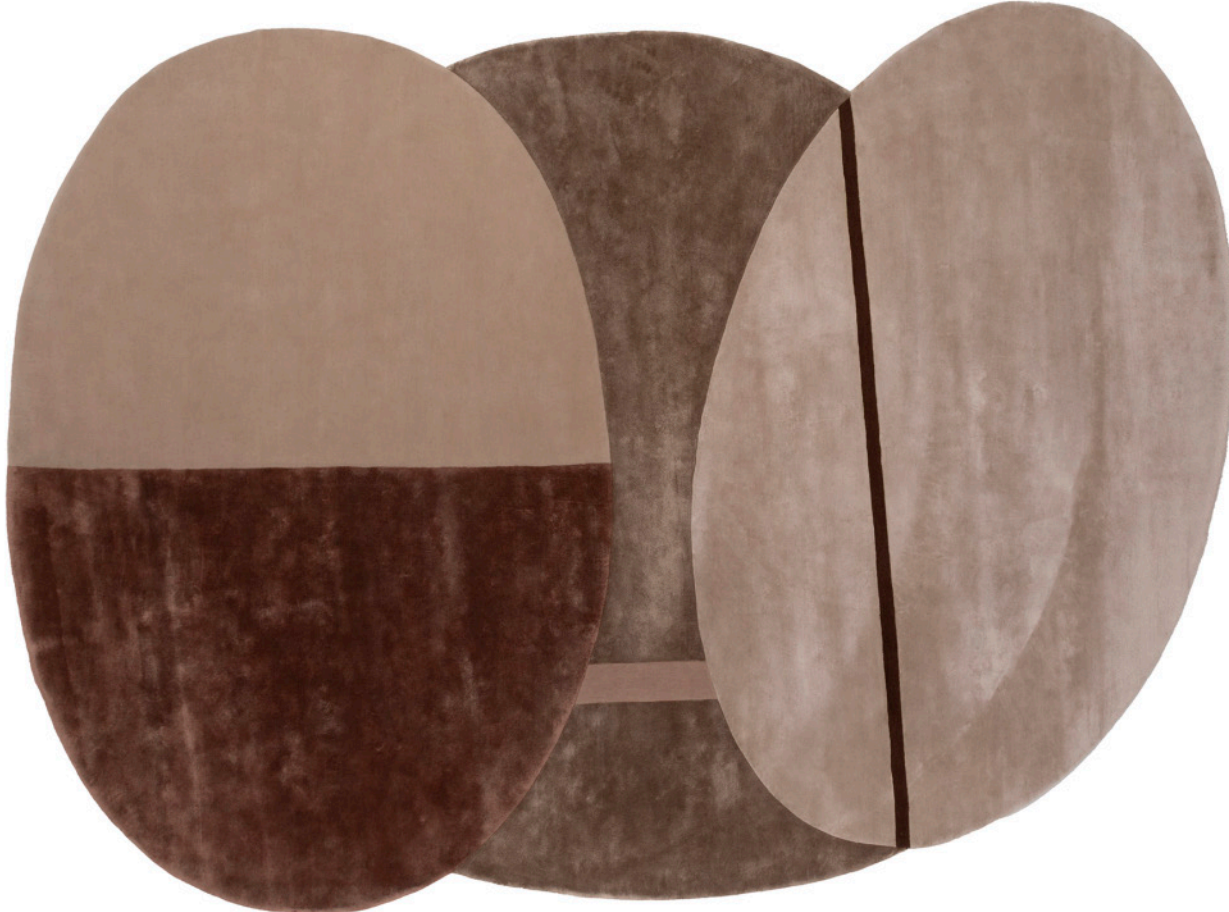

DRAFT IMAGES

■ V854002XNA

■ V854001XNA

ALL PICTURES SHOWN ARE FOR ILLUSTRATIVE PURPOSE ONLY. ACTUAL PRODUCT MAY VARY DUE TO PRODUCT ENHANCEMENT.

■ V854005XNA

■ V854006XNA

ALL PICTURES SHOWN ARE FOR ILLUSTRATIVE PURPOSE ONLY. ACTUAL PRODUCT MAY VARY DUE TO PRODUCT ENHANCEMENT.

SCHEMATICS

RECTANGULAR

200cm x 300cm  
78,74" x 118,11"

300cm x 400cm  
118,11" x 157,48"

200cm x 300cm H 2cm  
78,74" x 118,11" H 0,79"

300cm x 200cm H 2cm  
118,11" x 78,74" H 0,79"

300cm x 400cm H 2cm  
118,11" x 157,48" H 0,79"

400cm x 300cm H 2cm  
157,48" x 118,11" H 0,79"

FINISHINGS

Color

BEIGE

BLUE

MOCHA MOUSSE

Color 2

WALNUT