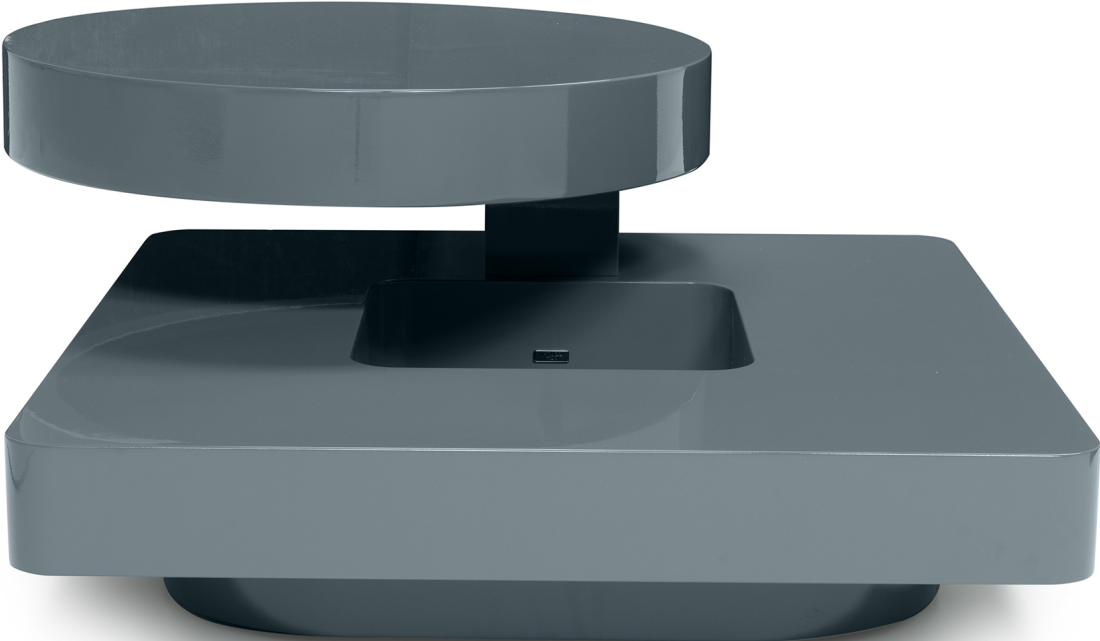

ALL PICTURES SHOWN ARE FOR ILLUSTRATIVE PURPOSE ONLY. ACTUAL PRODUCT MAY VARY DUE TO PRODUCT ENHANCEMENT.