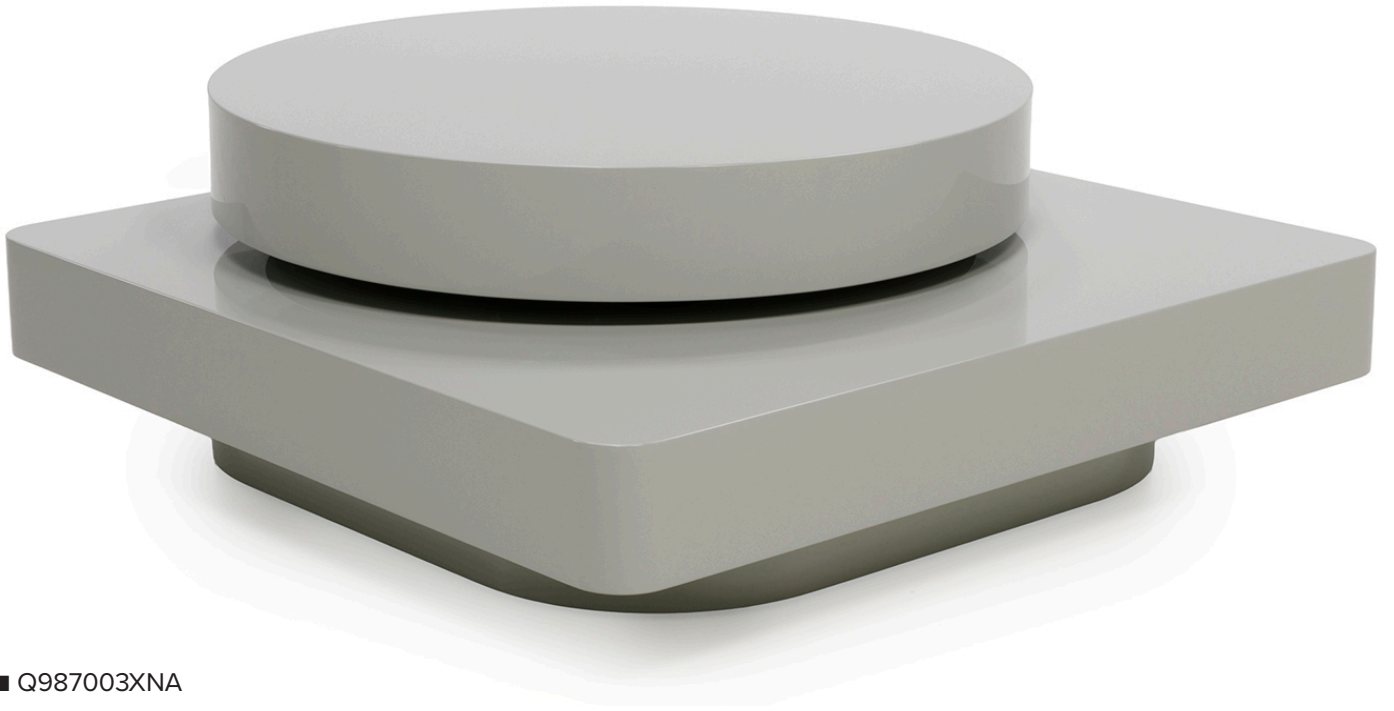

■ Q987001XNA

■ Q987001XNA

ALL PICTURES SHOWN ARE FOR ILLUSTRATIVE PURPOSE ONLY. ACTUAL PRODUCT MAY VARY DUE TO PRODUCT ENHANCEMENT.

■ Q987002XNA

■ Q987002XNA

ALL PICTURES SHOWN ARE FOR ILLUSTRATIVE PURPOSE ONLY. ACTUAL PRODUCT MAY VARY DUE TO PRODUCT ENHANCEMENT.

ALL PICTURES SHOWN ARE FOR ILLUSTRATIVE PURPOSE ONLY. ACTUAL PRODUCT MAY VARY DUE TO PRODUCT ENHANCEMENT.

■ Q987004XNA

■ Q987004XNA

ALL PICTURES SHOWN ARE FOR ILLUSTRATIVE PURPOSE ONLY. ACTUAL PRODUCT MAY VARY DUE TO PRODUCT ENHANCEMENT.

■ Q987005XNA

■ Q987005XNA

SCHEMATICS

square CENTRAL WITH CASTORS

97cm x 97cm H 34cm
38,19" x 38,19" H 13,39"

97cm x 97cm H 36cm
38,19" x 38,19" H 14,17"

square WITH MECHANISM

97cm x 97cm H 36cm
38,19" x 38,19" H 14,17"

ROUND FIXED

160cm x 160cm H 74cm
62,99" x 62,99" H 29,13"

180cm x 180cm H 74cm
70,87" x 70,87" H 29,13"

ROUND REMOVABLE ROTATING TRAY

80cm x 80cm H 4cm
31,5" x 31,5" H 1,57"

100cm x 100cm H 4cm
39,37" x 39,37" H 1,57"