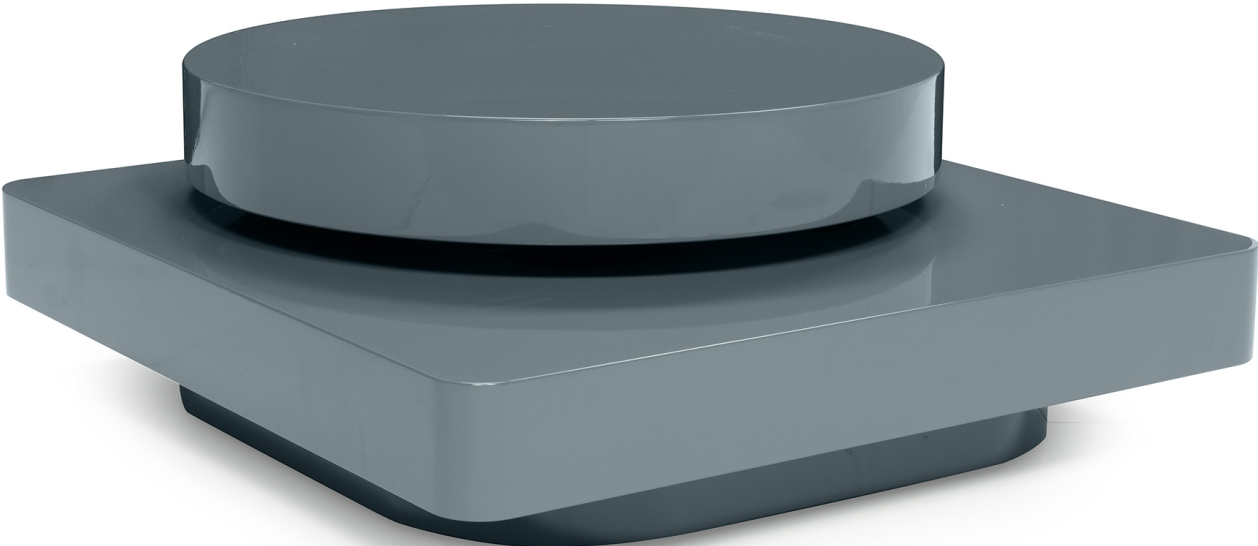

■ Q987011XNA