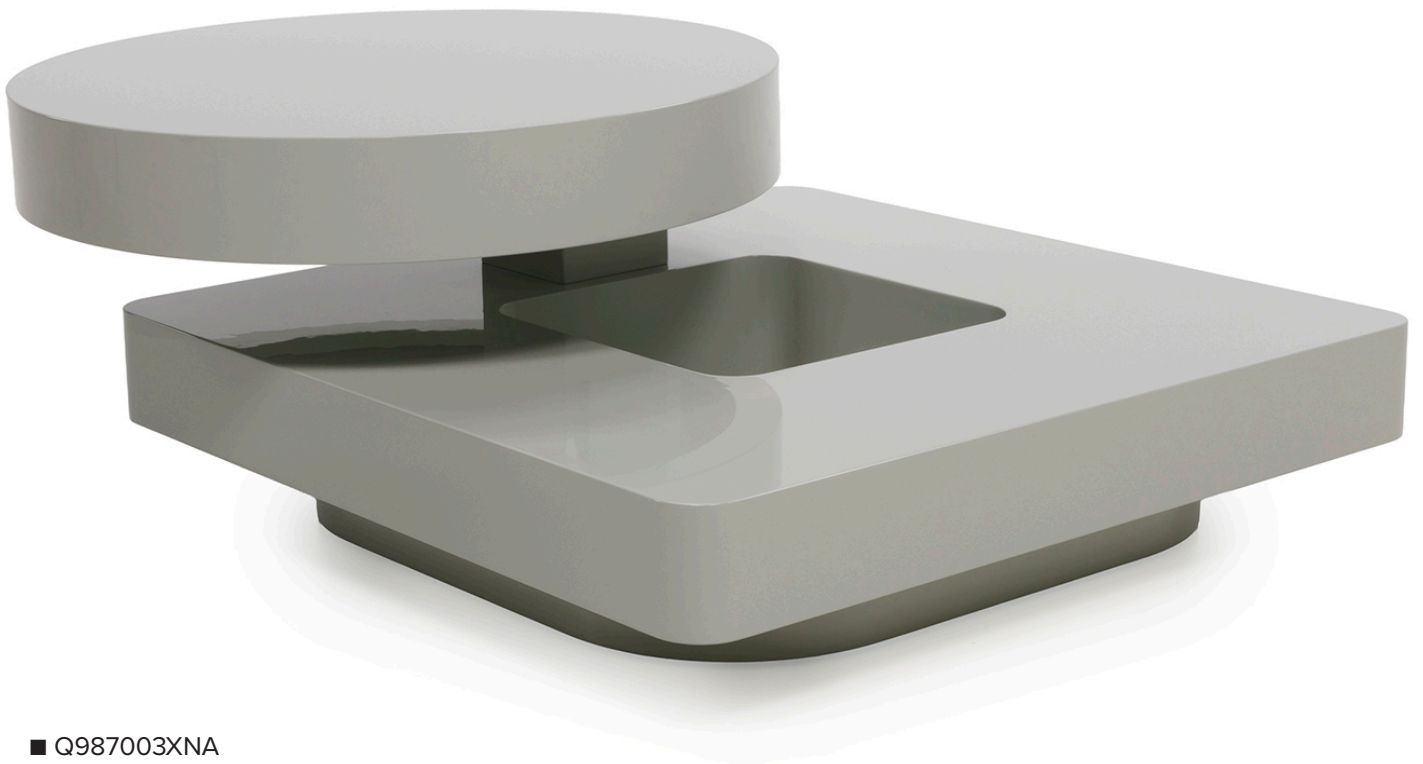

■ Q987003XNA