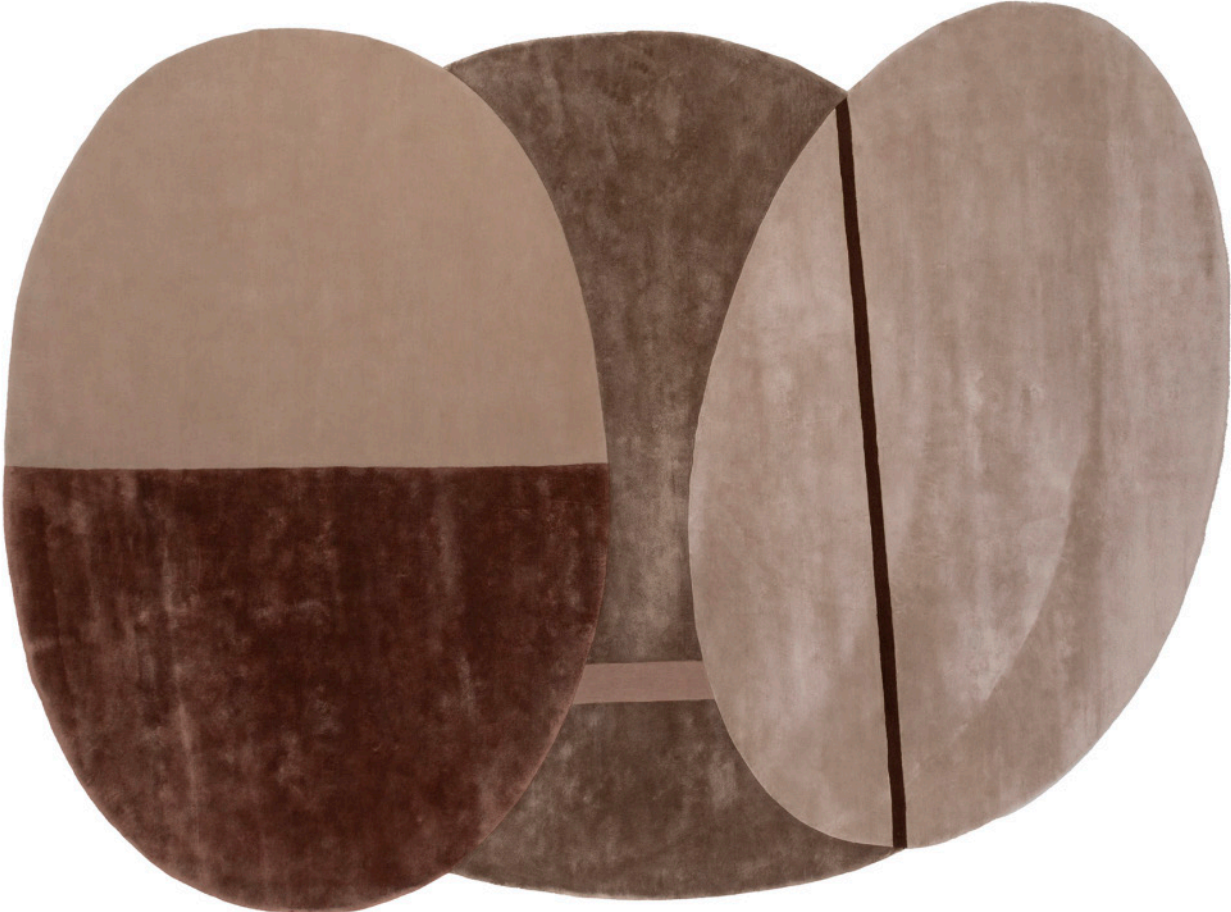

DRAFT IMAGES

■ V854002XNA

■ V854001XNA

ALL PICTURES SHOWN ARE FOR ILLUSTRATIVE PURPOSE ONLY. ACTUAL PRODUCT MAY VARY DUE TO PRODUCT ENHANCEMENT.

■ V854005XNA

■ V854006XNA

ALL PICTURES SHOWN ARE FOR ILLUSTRATIVE PURPOSE ONLY. ACTUAL PRODUCT MAY VARY DUE TO PRODUCT ENHANCEMENT.

SCHEMATICS

RECTANGULAR

200cm x 300cm
78,74" x 118,11"

300cm x 400cm
118,11" x 157,48"

200cm x 300cm H 2cm
78,74" x 118,11" H 0,79"

300cm x 200cm H 2cm
118,11" x 78,74" H 0,79"

300cm x 400cm H 2cm
118,11" x 157,48" H 0,79"

400cm x 300cm H 2cm
157,48" x 118,11" H 0,79"

FINISHINGS

Color

BEIGE

BLUE

MOCHA MOUSSE

Color 2

WALNUT