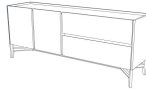

by NATUZZI
DIVANI & DIVANI

■ W22204X / W22207X

■ W22204X / W22207X

■ W22203X / W22206X

■ W22203X / W22206X

SCHEMATICS

Sideboard

200cm x 50cm H 80cm
78,74" x 19,69" H 31,5"

Sideboard with doors

50cm x 200cm H 80cm
19,69" x 78,74" H 31,5"

FINISHINGS

Frame finishing

SMOKED OAK

Brown Ash

Blonde Ash

Top finishing