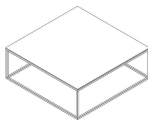

Structure in tubular powder coated metal in:

- glossy chrome;
- opaque brown-black paint;
- mattè ice

NOTES

---

SCHEMATICS

square ANGULAR

45cm x 45cm H 53cm  
17,72" x 17,72" H 20,87"

square Central

90cm x 90cm H 33cm  
35,43" x 35,43" H 12,99"

90cm x 90cm H 34cm  
35,43" x 35,43" H 13,39"

square Accent

45cm x 45cm H 53cm  
17,72" x 17,72" H 20,87"

Round ANGULAR

45cm H 56cm  
17,72" H 22,05"

Round Central