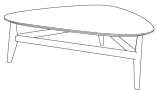

■ E22232X / E22256X

ALL PICTURES SHOWN ARE FOR ILLUSTRATIVE PURPOSE ONLY. ACTUAL PRODUCT MAY VARY DUE TO PRODUCT ENHANCEMENT.

**SCHEMATICS**

**Rectangular ANGULAR**

50cm x 80cm H 40cm  
19,69" x 31,5" H 15,75"

**Rectangular Central**

60cm x 120cm H 35cm  
23,62" x 47,24" H 13,78"

**Rectangular ACCENT**

40cm x 50cm H 50cm  
15,75" x 19,69" H 19,69"

**Round ANGULAR**

80cm x 80cm H 47cm  
31,5" x 31,5" H 18,5"

80cm x 80cm H 48cm  
31,5" x 31,5" H 18,9"

**Round Central**

100cm x 100cm H 35cm  
39,37" x 39,37" H 13,78"

**ASSYMMETRIC CENTRAL**

100cm x 100cm H 35cm  
39,37" x 39,37" H 13,78"

**FINISHINGS**

**Frame finishing**

Brown Ash

Blonde Ash