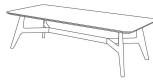

■ E22232X / E22256X

ALL PICTURES SHOWN ARE FOR ILLUSTRATIVE PURPOSE ONLY. ACTUAL PRODUCT MAY VARY DUE TO PRODUCT ENHANCEMENT.

**SCHEMATICS**

**Rectangular ANGULAR**

50cm x 80cm H 40cm  
19,69" x 31,5" H 15,75"

**Rectangular Central**

60cm x 120cm H 35cm  
23,62" x 47,24" H 13,78"

**Rectangular ACCENT**

40cm x 50cm H 50cm  
15,75" x 19,69" H 19,69"

**Round ANGULAR**

80cm x 80cm H 47cm  
31,5" x 31,5" H 18,5"

80cm x 80cm H 48cm  
31,5" x 31,5" H 18,9"