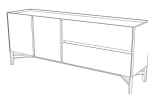

by NATUZZI
DIVANI & DIVANI

■ W22204X / W22207X

■ W22204X / W22207X

■ W22203X / W22206X

■ W22203X / W22206X

ALL PICTURES SHOWN ARE FOR ILLUSTRATIVE PURPOSE ONLY. ACTUAL PRODUCT MAY VARY DUE TO PRODUCT ENHANCEMENT.

SCHEMATICS

Sideboard

200cm x 50cm H 80cm
78,74" x 19,69" H 31,5"

Sideboard with doors

50cm x 200cm H 80cm
19,69" x 78,74" H 31,5"

FINISHINGS

Frame finishing

SMOKED OAK