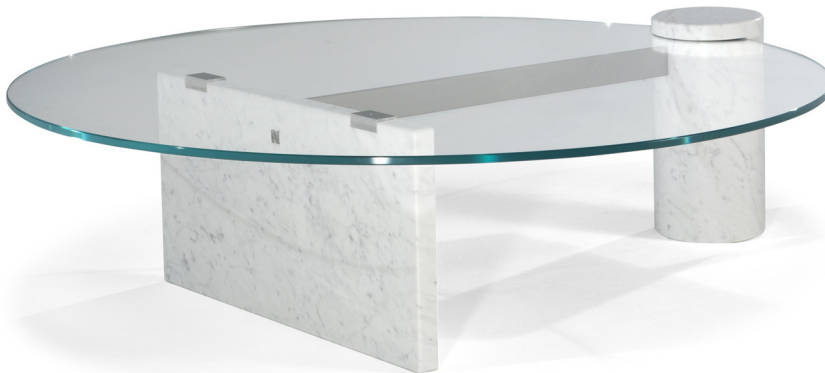

■ T847001XNA + T847002XNA

■ T847001XNA

■ T847002XNA

■ T847003XNA

■ T847004XNA

ALL PICTURES SHOWN ARE FOR ILLUSTRATIVE PURPOSE ONLY. ACTUAL PRODUCT MAY VARY DUE TO PRODUCT ENHANCEMENT.

SCHEMATICS

Round Central

108cm x 100cm H 30cm
42,52" x 39,37" H 11,81"

Round Accent

55cm x 50cm H 50cm
21,65" x 19,69" H 19,69"

FINISHINGS

Frame finishing

Pewt/Fossena

Carrara Pewter

Top finishing

Extra Clear Glass