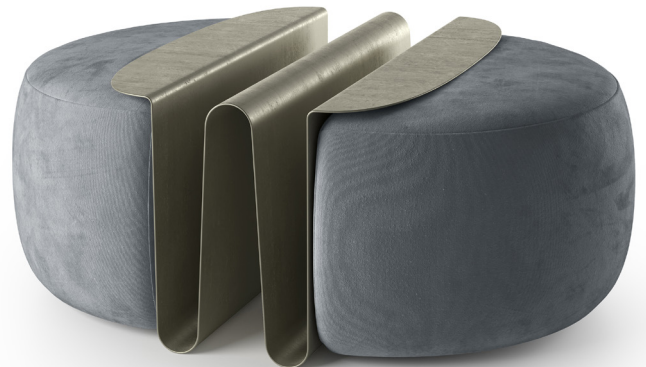

■ T845001XNA

■ T845005XNA

■ T845003XNA

■ T845004XNA

■ T845006XNA magazine rack + 3201 pouf vers. 643 (draft image)

SCHEMATICS

ELLIPTIC FIXED

110cm x 220cm H 75cm
43,31" x 86,61" H 29,53"

MULTIFORM CENTRAL

67cm x 53cm H 41cm
26,38" x 20,87" H 16,14"

ROUND FIXED

138cm x 138cm H 75cm
54,33" x 54,33" H 29,53"

Round Central

100cm x 100cm H 44cm
39,37" x 39,37" H 17,32"

FINISHINGS

Frame finishing

GOLD

Top finishing

GOLD

Stardust

Gold & Glass