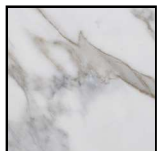

SCHEMATICS

RECTANGULAR EXTENSIBLE

90cm x 180cm H 75cm
35,43" x 70,87" H 29,53"

RECTANGULAR FIXED

90cm x 160cm H 75cm
35,43" x 62,99" H 29,53"

90cm x 180cm H 75cm
35,43" x 70,87" H 29,53"

FINISHINGS

Frame finishing

Brown Ash

Blonde Ash

Top finishing

Statuario

Matt Arabescato
Statuario